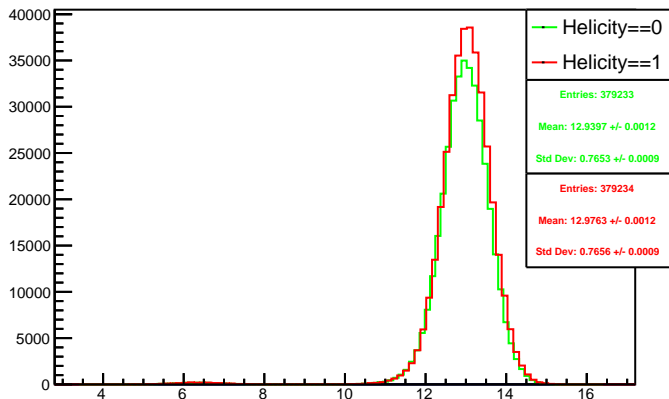

Run 4545 mpwise, acc0: All

Run 4545 mpwise, acc0: Beam OFF

Run 4545 mpwise, acc0: Beam ON, Laser ON

Run 4545 mpwise, acc0: Beam ON, Laser OFF