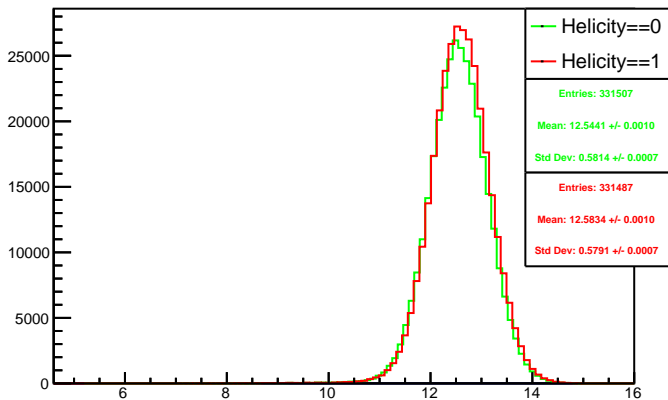

Run 4548 mpwise, acc0: All

Run 4548 mpwise, acc0: Beam OFF

Run 4548 mpwise, acc0: Beam ON, Laser ON

Run 4548 mpwise, acc0: Beam ON, Laser OFF