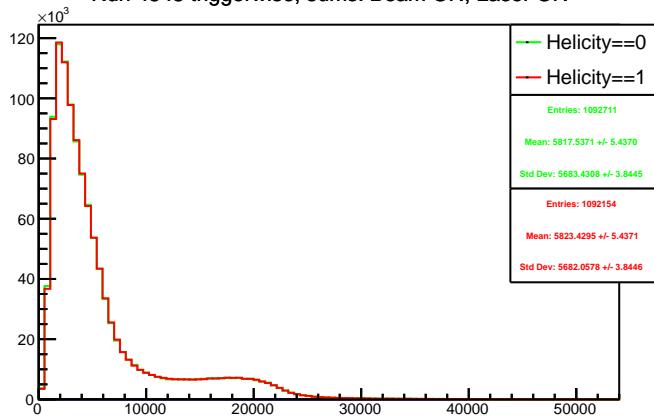

Run 4548 triggerwise, sums: All

Run 4548 triggerwise, sums: Beam OFF

Run 4548 triggerwise, sums: Beam ON, Laser ON

Run 4548 triggerwise, sums: Beam ON, Laser OFF