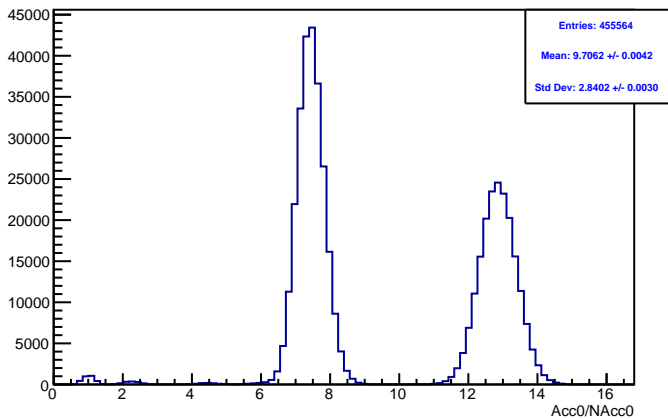

Run 4550 mpwise, acc0: All

Run 4550 mpwise, acc0: Beam OFF

Run 4550 mpwise, acc0: Beam ON, Laser ON

Run 4550 mpwise, acc0: Beam ON, Laser OFF