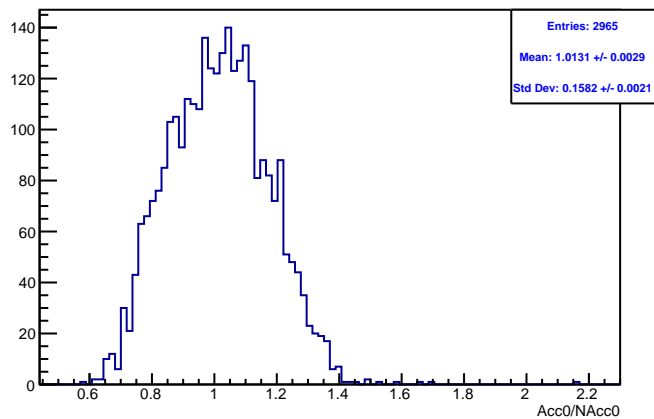

Run 4550 mpwise, acc0: All

Run 4550 mpwise, acc0: Beam OFF

Run 4550 mpwise, acc0: Beam ON, Laser ON

Run 4550 mpwise, acc0: Beam ON, Laser OFF