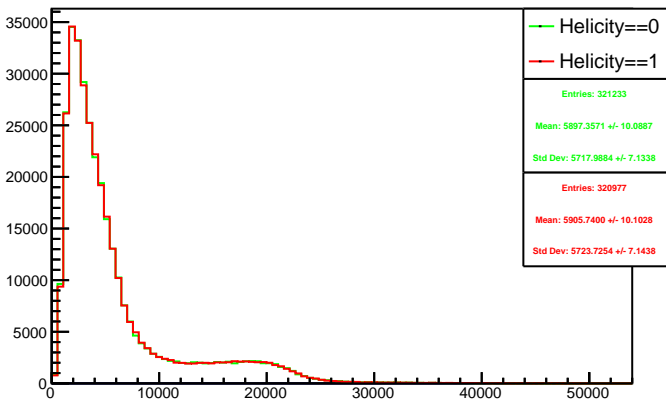

Run 4550 triggerwise, sums: All

Run 4550 triggerwise, sums: Beam OFF

Run 4550 triggerwise, sums: Beam ON, Laser ON

Run 4550 triggerwise, sums: Beam ON, Laser OFF