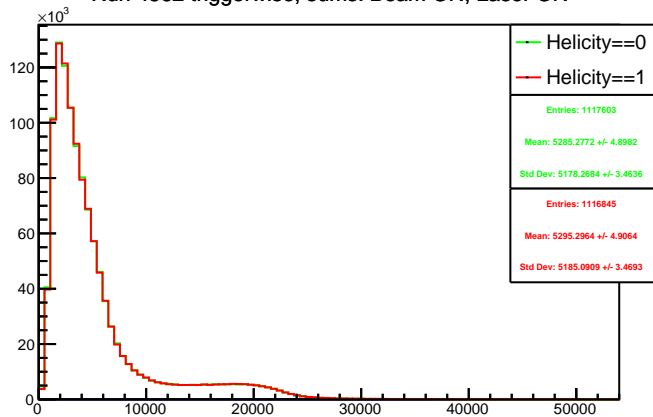

Run 4562 triggerwise, sums: All

Run 4562 triggerwise, sums: Beam OFF

Run 4562 triggerwise, sums: Beam ON, Laser ON

Run 4562 triggerwise, sums: Beam ON, Laser OFF