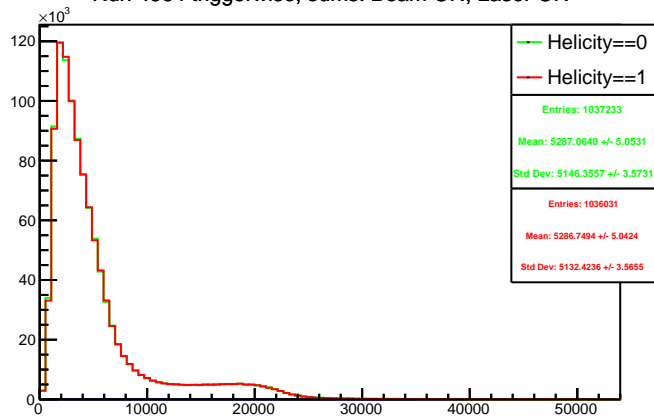

Run 4564 triggerwise, sums: All

Run 4564 triggerwise, sums: Beam OFF

Run 4564 triggerwise, sums: Beam ON, Laser ON

Run 4564 triggerwise, sums: Beam ON, Laser OFF