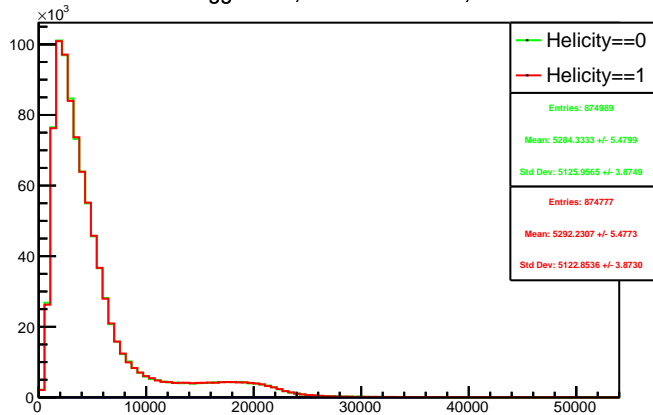

Run 4565 triggerwise, sums: All

Run 4565 triggerwise, sums: Beam OFF

Run 4565 triggerwise, sums: Beam ON, Laser ON

Run 4565 triggerwise, sums: Beam ON, Laser OFF