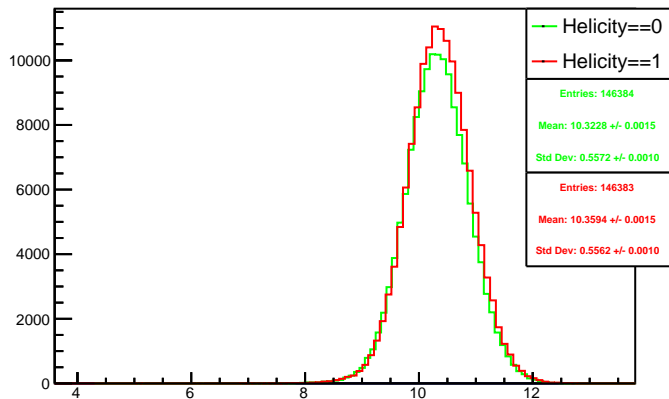

Run 4570 mpwise, acc0: All

Run 4570 mpwise, acc0: Beam OFF

Run 4570 mpwise, acc0: Beam ON, Laser ON

Run 4570 mpwise, acc0: Beam ON, Laser OFF