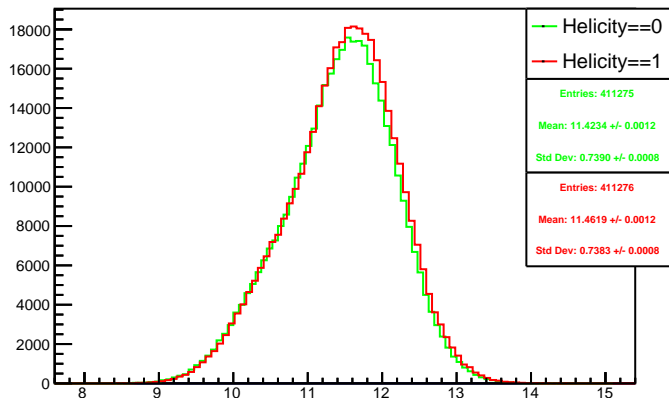

Run 4575 mpwise, acc0: All

Run 4575 mpwise, acc0: Beam OFF

Run 4575 mpwise, acc0: Beam ON, Laser ON

Run 4575 mpwise, acc0: Beam ON, Laser OFF