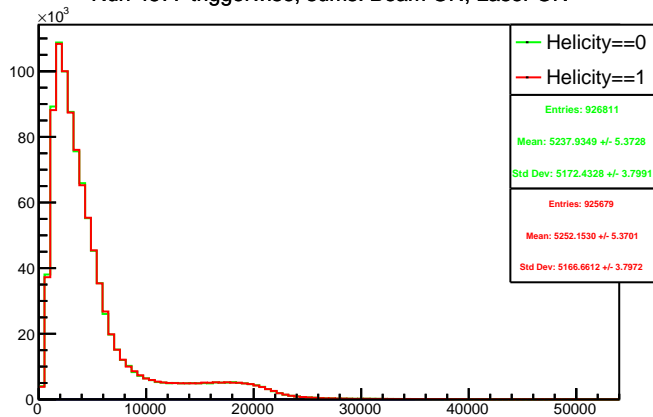

Run 4577 triggerwise, sums: All

Run 4577 triggerwise, sums: Beam OFF

Run 4577 triggerwise, sums: Beam ON, Laser ON

Run 4577 triggerwise, sums: Beam ON, Laser OFF