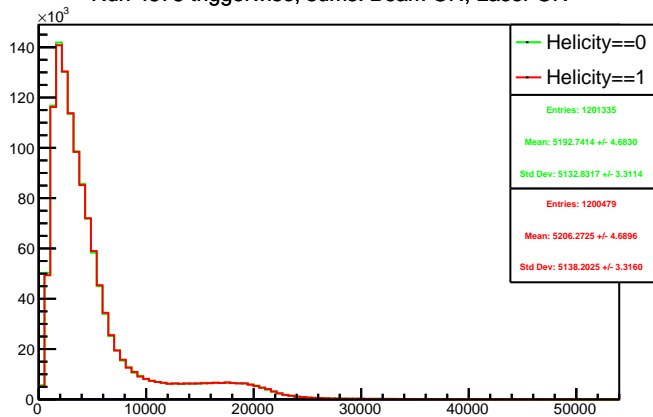

Run 4578 triggerwise, sums: All

Run 4578 triggerwise, sums: Beam OFF

Run 4578 triggerwise, sums: Beam ON, Laser ON

Run 4578 triggerwise, sums: Beam ON, Laser OFF