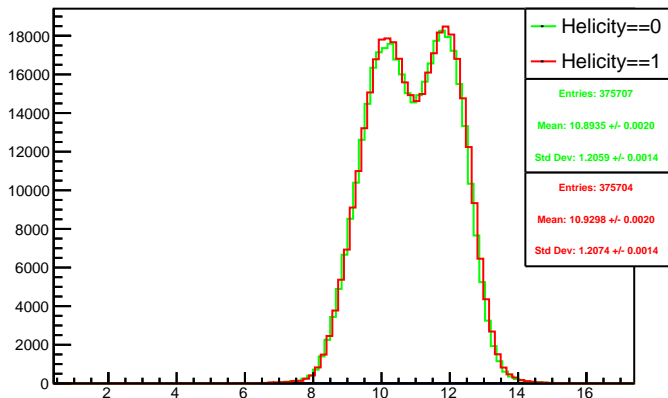

Run 4595 mpwise, acc0: All

Run 4595 mpwise, acc0: Beam OFF

Run 4595 mpwise, acc0: Beam ON, Laser ON

Run 4595 mpwise, acc0: Beam ON, Laser OFF