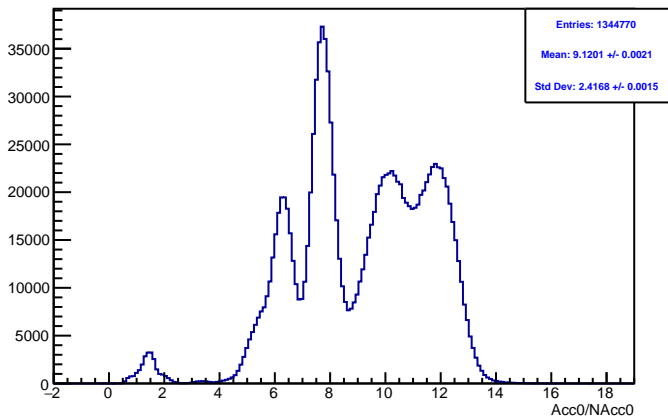

Run 4595 mpwise, acc0: All

Run 4595 mpwise, acc0: Beam OFF

Run 4595 mpwise, acc0: Beam ON, Laser ON

Run 4595 mpwise, acc0: Beam ON, Laser OFF