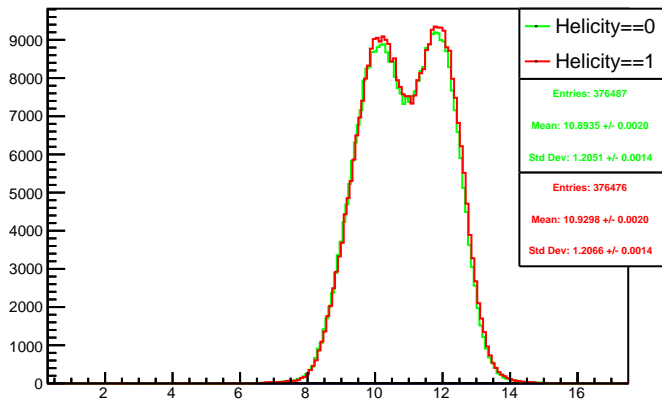

Run 4595 mpwise, acc0: All

Run 4595 mpwise, acc0: Beam OFF

Run 4595 mpwise, acc0: Beam ON, Laser ON

Run 4595 mpwise, acc0: Beam ON, Laser OFF