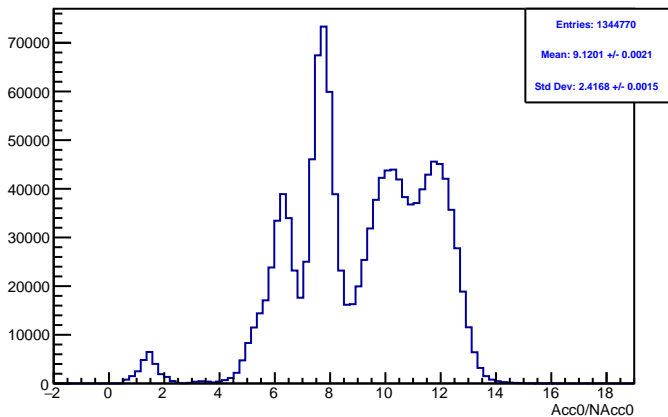

Run 4595 mpwise, acc0: All

Run 4595 mpwise, acc0: Beam OFF

Run 4595 mpwise, acc0: Beam ON, Laser ON

Run 4595 mpwise, acc0: Beam ON, Laser OFF