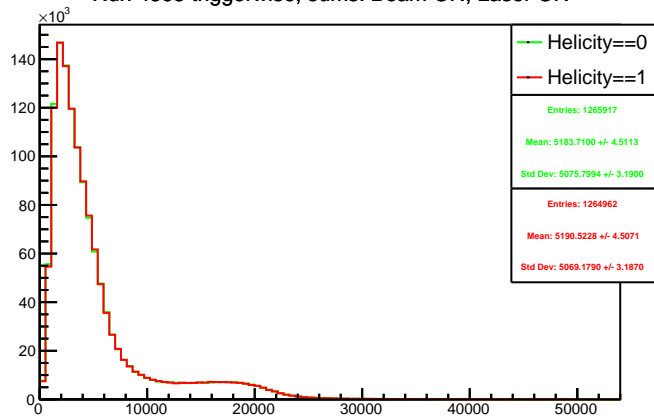

Run 4595 triggerwise, sums: All

Run 4595 triggerwise, sums: Beam OFF

Run 4595 triggerwise, sums: Beam ON, Laser ON

Run 4595 triggerwise, sums: Beam ON, Laser OFF