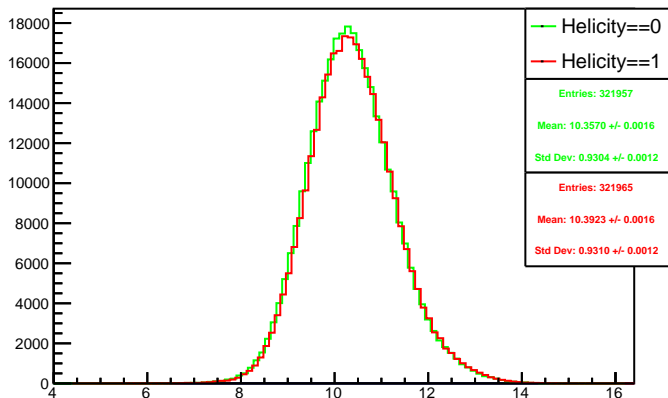

Run 4596 mpwise, acc0: All

Run 4596 mpwise, acc0: Beam OFF

Run 4596 mpwise, acc0: Beam ON, Laser ON

Run 4596 mpwise, acc0: Beam ON, Laser OFF