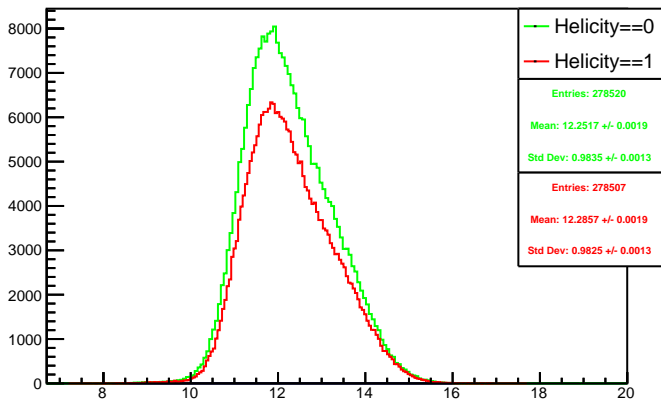

Run 4597 mpwise, acc0: All

Run 4597 mpwise, acc0: Beam OFF

Run 4597 mpwise, acc0: Beam ON, Laser ON

Run 4597 mpwise, acc0: Beam ON, Laser OFF