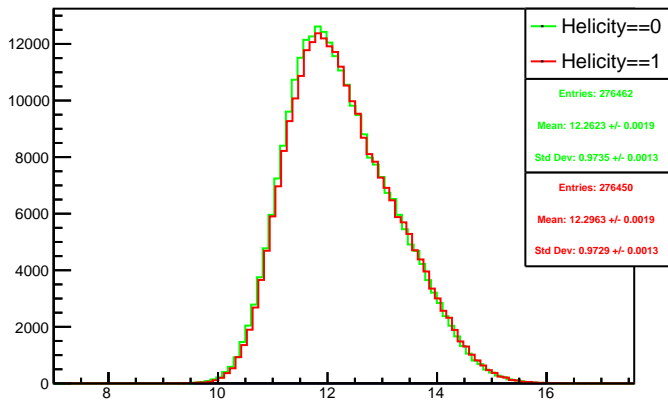

Run 4597 mpwise, acc0: All

Run 4597 mpwise, acc0: Beam OFF

Run 4597 mpwise, acc0: Beam ON, Laser ON

Run 4597 mpwise, acc0: Beam ON, Laser OFF