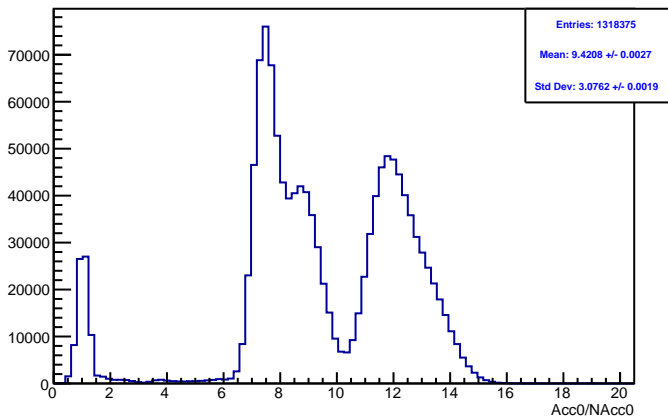

Run 4597 mpwise, acc0: All

Run 4597 mpwise, acc0: Beam OFF

Run 4597 mpwise, acc0: Beam ON, Laser ON

Run 4597 mpwise, acc0: Beam ON, Laser OFF