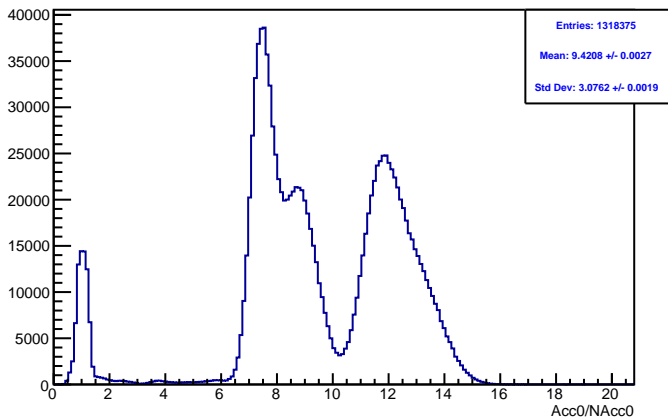

Run 4597 mpwise, acc0: All

Run 4597 mpwise, acc0: Beam OFF

Run 4597 mpwise, acc0: Beam ON, Laser ON

Run 4597 mpwise, acc0: Beam ON, Laser OFF