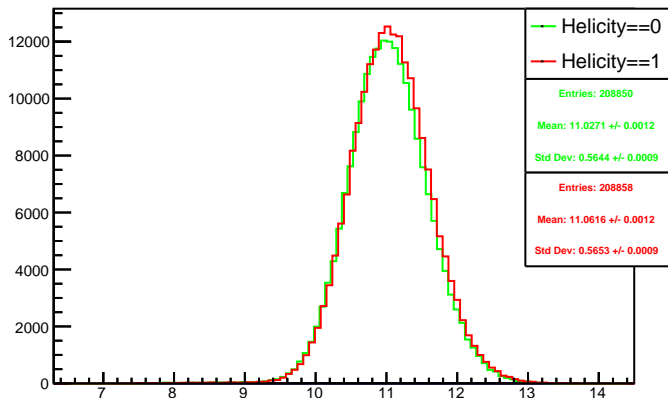

Run 4600 mpwise, acc0: All

Run 4600 mpwise, acc0: Beam OFF

Run 4600 mpwise, acc0: Beam ON, Laser ON

Run 4600 mpwise, acc0: Beam ON, Laser OFF