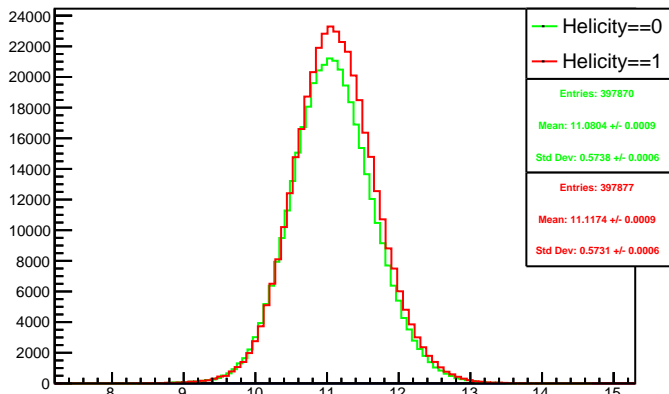

Run 4601 mpwise, acc0: All

Run 4601 mpwise, acc0: Beam OFF

Run 4601 mpwise, acc0: Beam ON, Laser ON

Run 4601 mpwise, acc0: Beam ON, Laser OFF