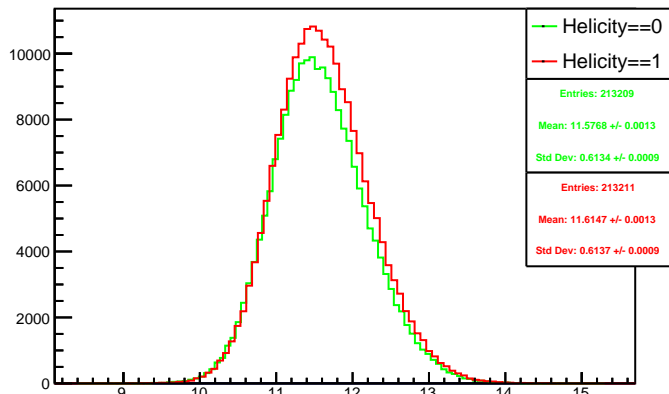

Run 4605 mpwise, acc0: All

Run 4605 mpwise, acc0: Beam OFF

Run 4605 mpwise, acc0: Beam ON, Laser ON

Run 4605 mpwise, acc0: Beam ON, Laser OFF