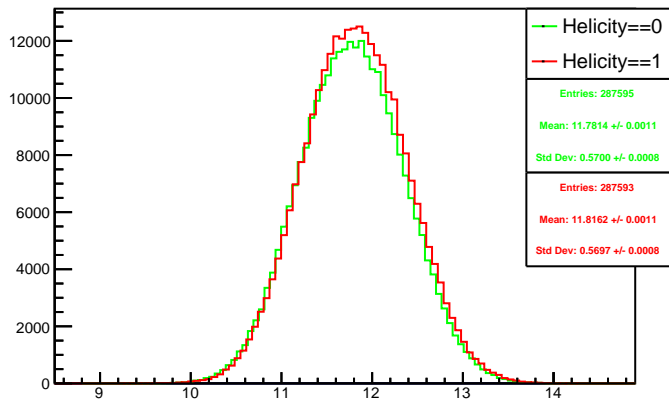

Run 4615 mpwise, acc0: All

Run 4615 mpwise, acc0: Beam OFF

Run 4615 mpwise, acc0: Beam ON, Laser ON

Run 4615 mpwise, acc0: Beam ON, Laser OFF