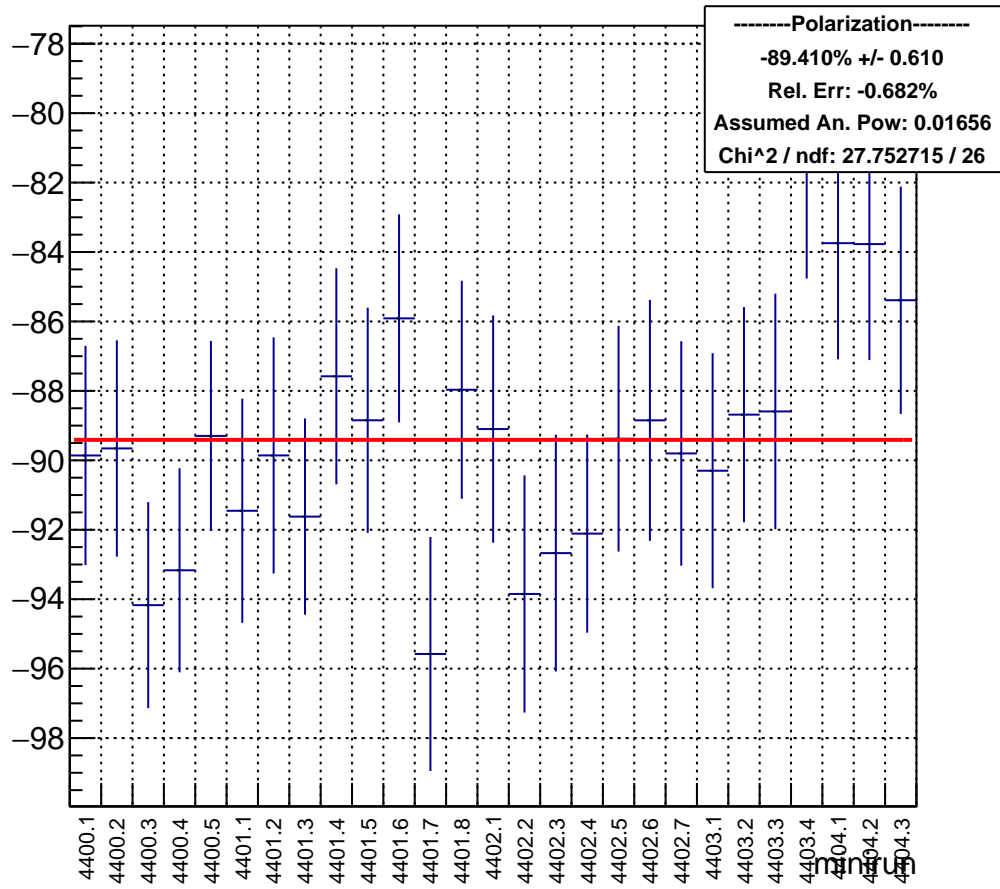

Polarization by minirun: snail10 (Acc4)

polarization

Polarization Pull Plot

Asymmetry by minirun: snail10 (Acc4)

asymmetry / ppt