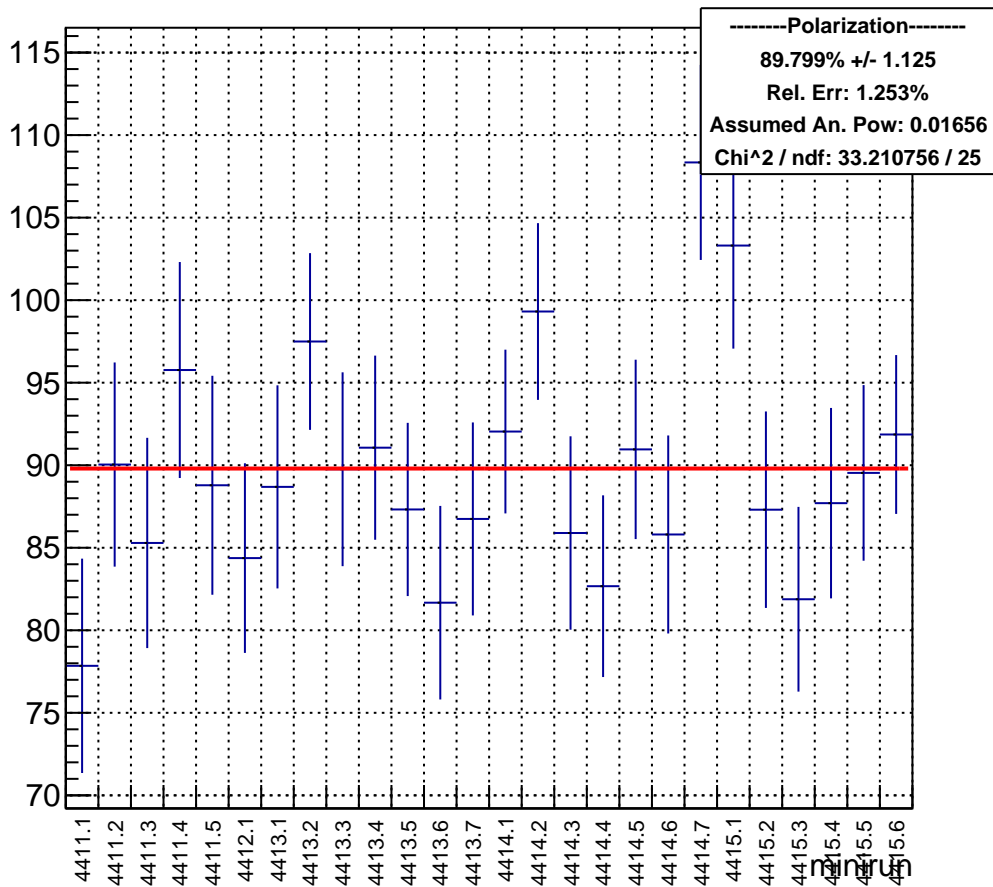

Polarization by minirun: snail11 (Acc0)

polarization

Polarization Pull Plot

Asymmetry by minirun: snail11 (Acc0)

asymmetry / ppt