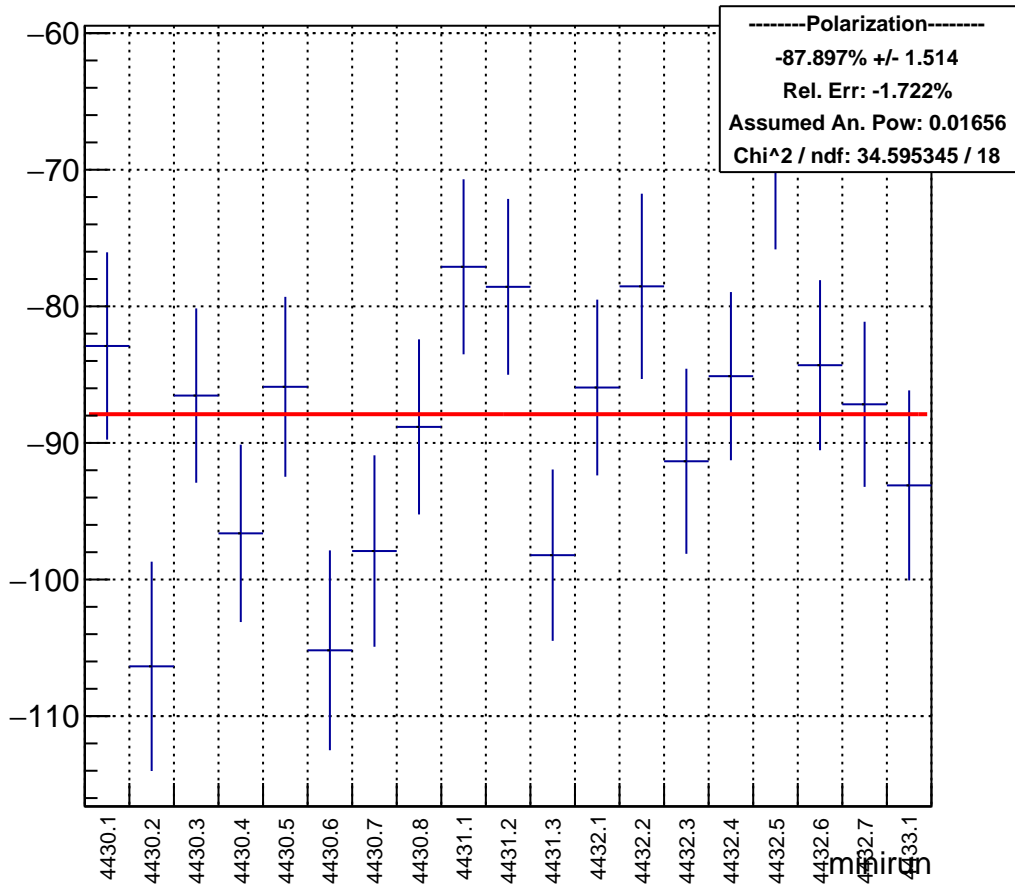

Polarization by minirun: snail12 (Acc0)

Polarization Pull Plot

Asymmetry by minirun: snail12 (Acc0)