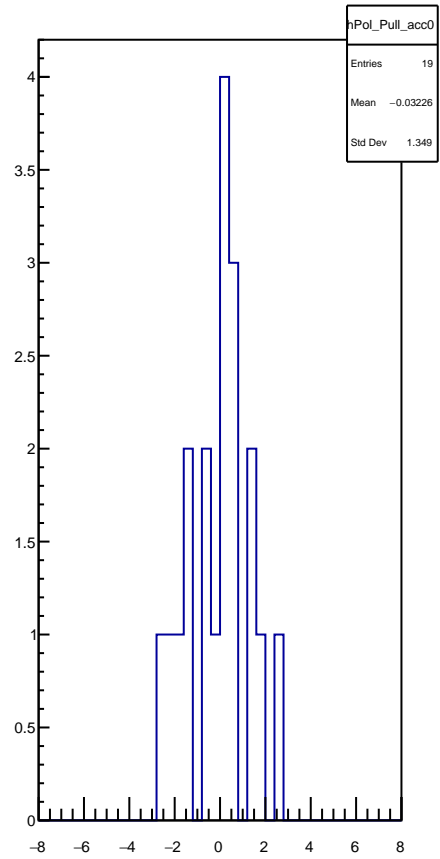

Polarization by minirun: snail12 (Acc0)

Polarization Pull Plot

Asymmetry by minirun: snail12 (Acc0)