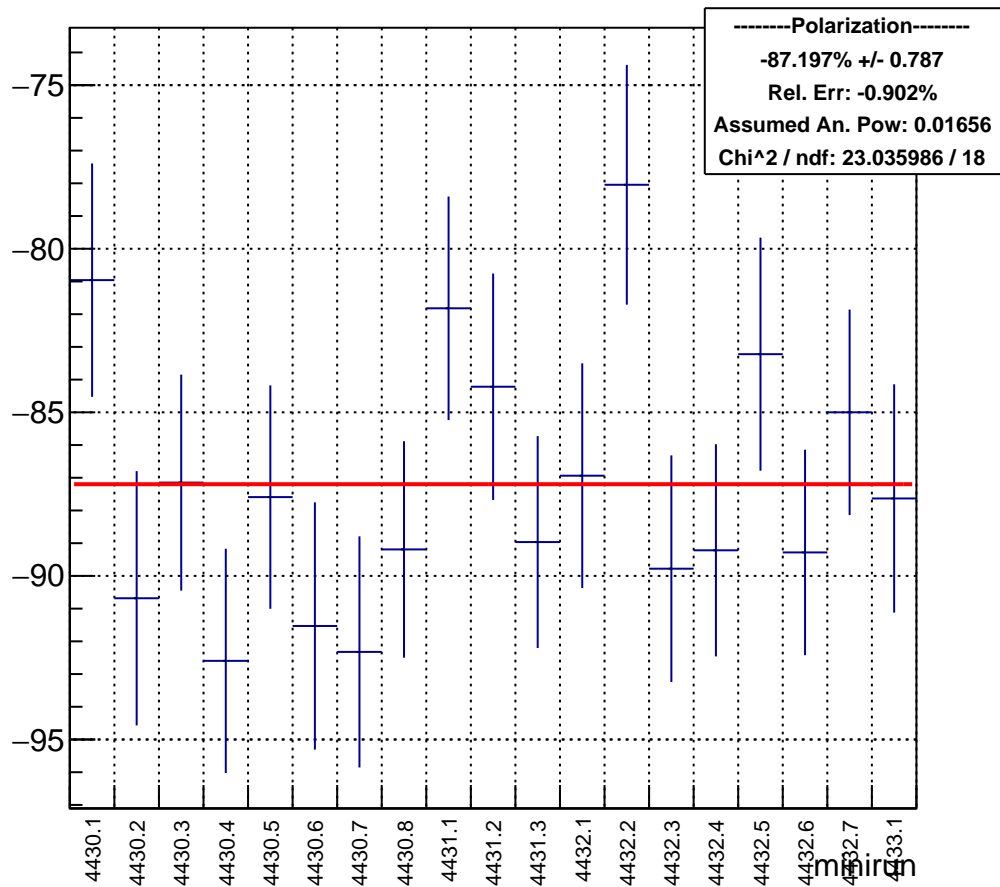

Polarization by minirun: snail12 (Acc4)

polarization

Polarization Pull Plot

Asymmetry by minirun: snail12 (Acc4)

asymmetry / ppt