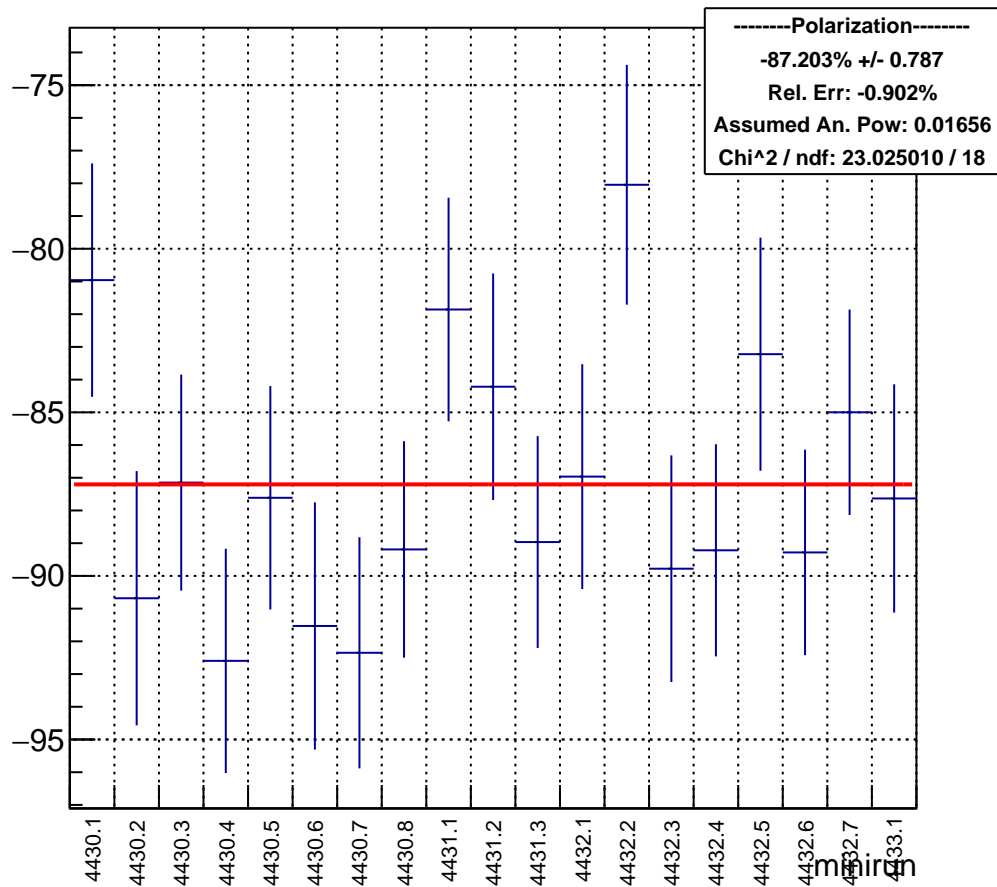

Polarization by minirun: snail12 (Acc4)

polarization

Polarization Pull Plot