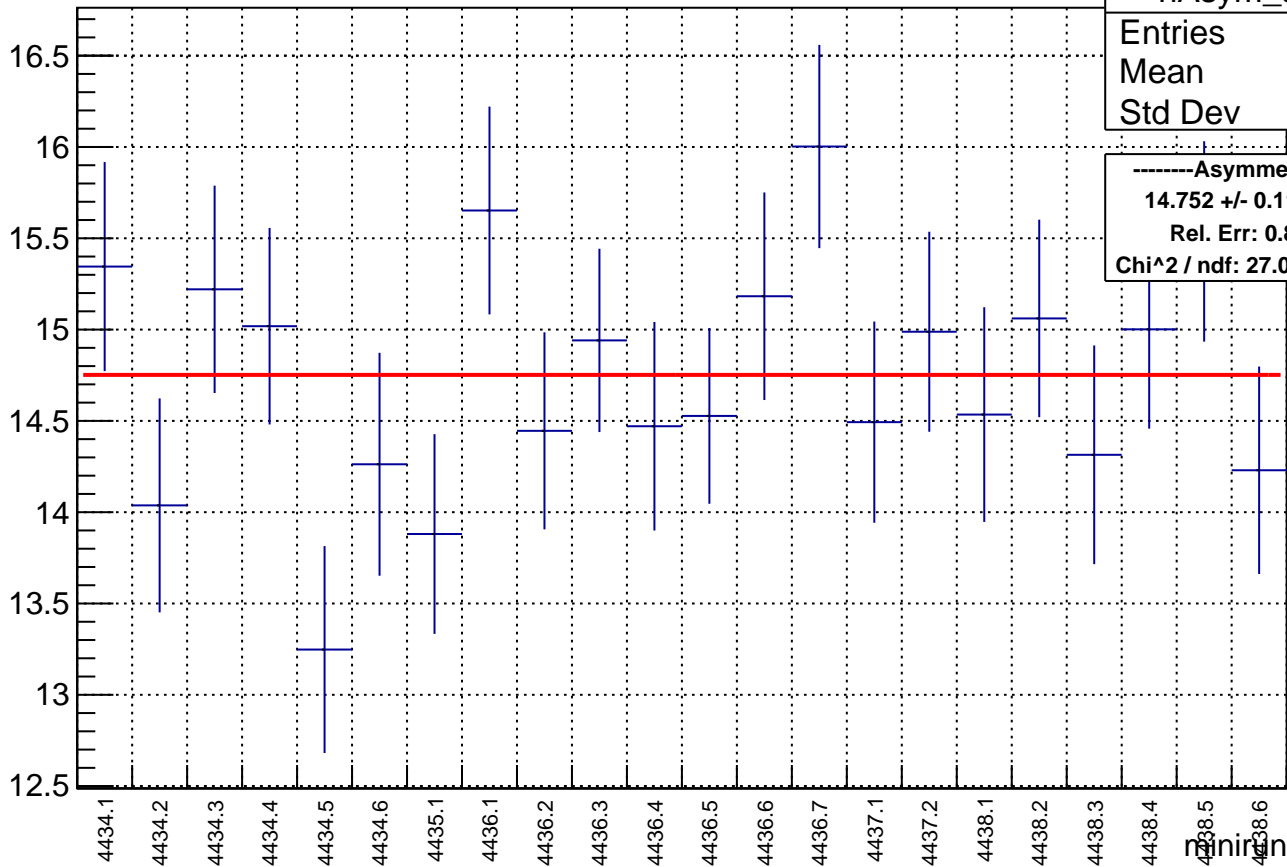

Asymmetry by minirun: snail13 (Acc4)

asymmetry / ppt

hAsym_acc4	
Entries	22
Mean	0
Std Dev	0

-----Asymmetry-----
14.752 +/- 0.118 (ppt)
Rel. Err: 0.802%
Chi^2 / ndf: 27.004532 / 21

minirun