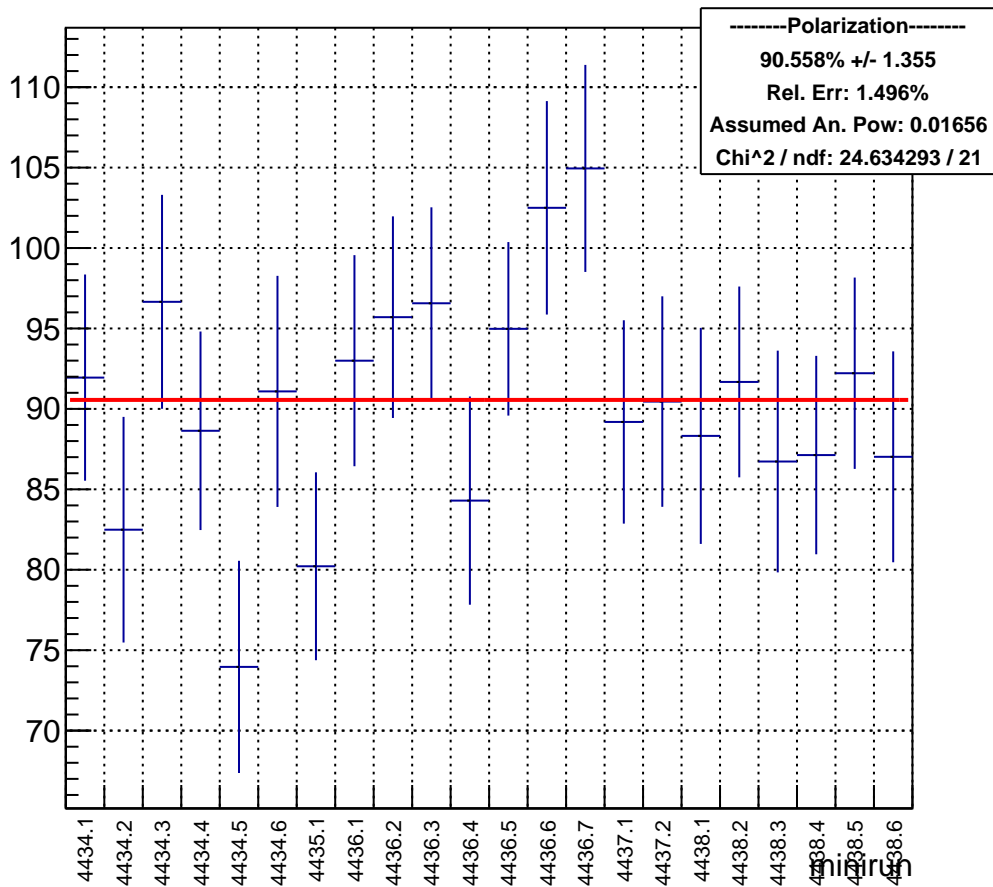

Polarization by minirun: snail13 (Acc0)

polarization

Polarization Pull Plot

Asymmetry by minirun: snail13 (Acc0)

asymmetry / ppt