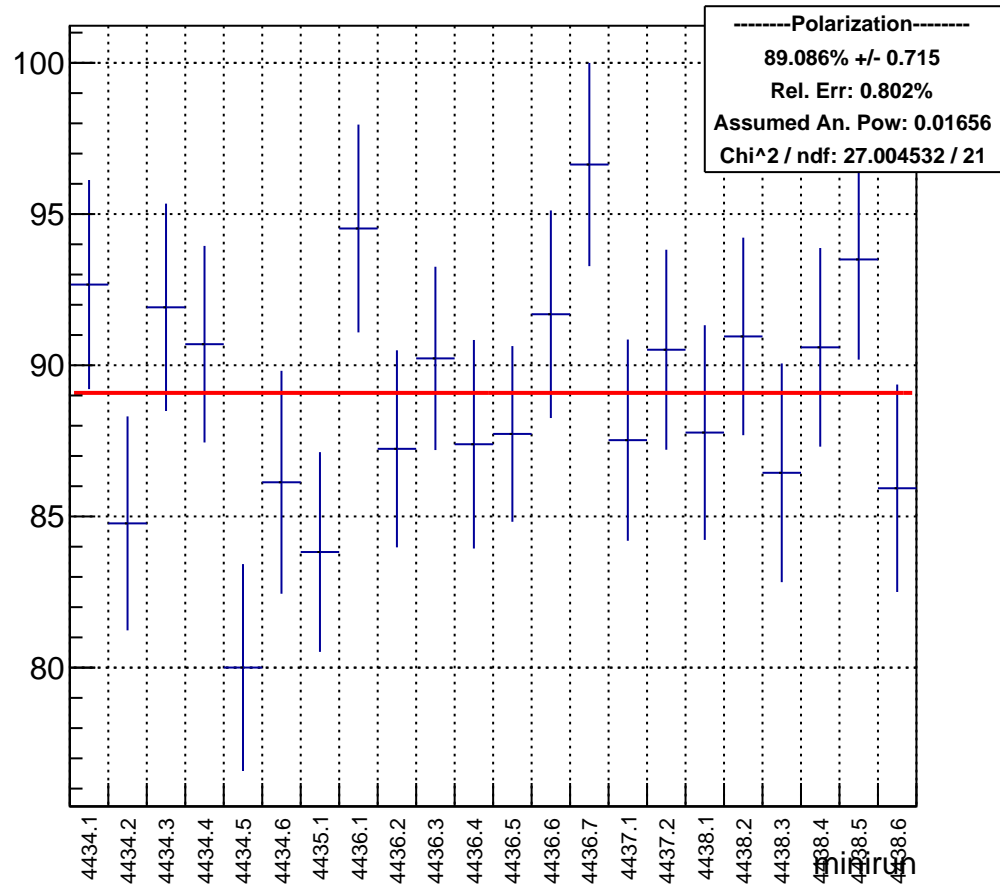

Polarization by minirun: snail13 (Acc4)

polarization

Polarization Pull Plot