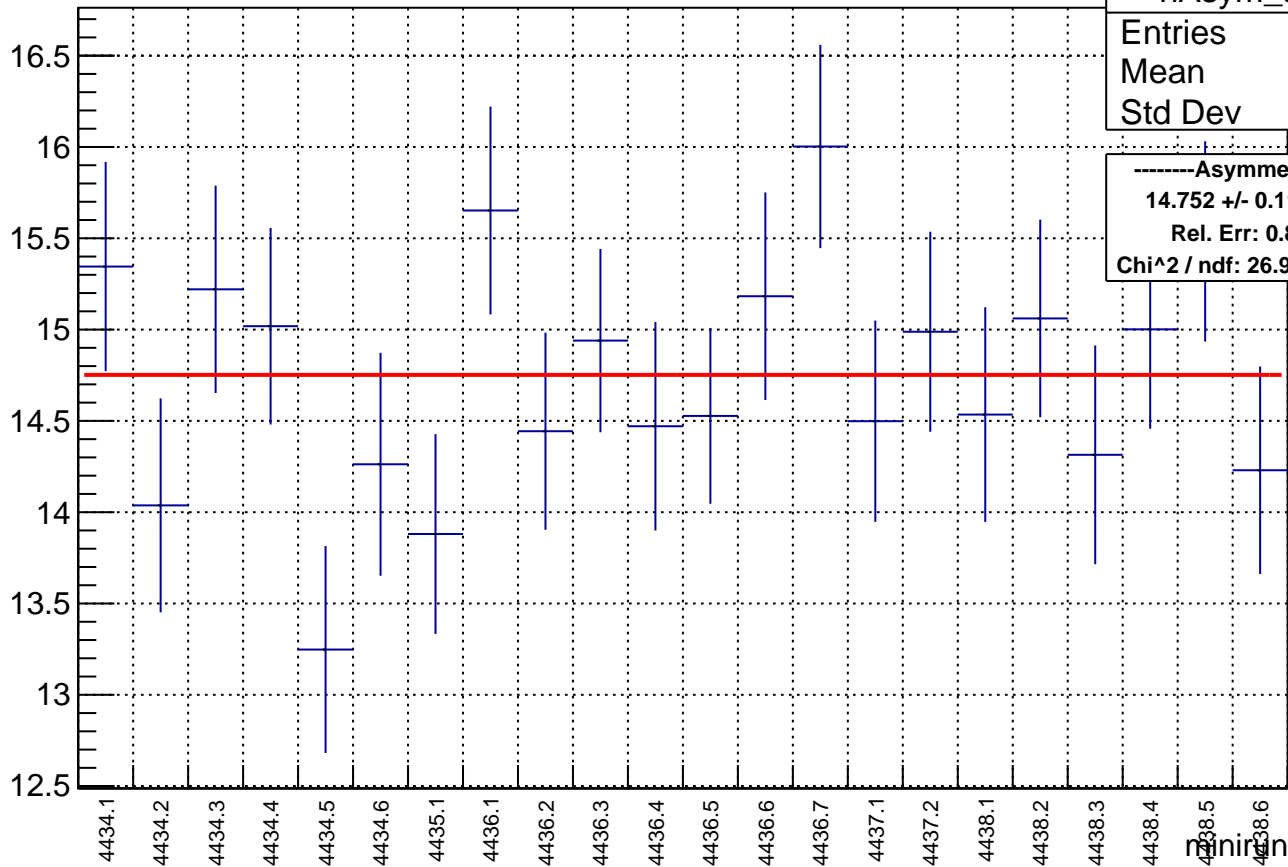

Polarization by minirun: snail13 (Acc4)

polarization

Polarization Pull Plot

Asymmetry by minirun: snail13 (Acc4)

asymmetry / ppt

hAsym_acc4	
Entries	22
Mean	0
Std Dev	0

-----Asymmetry-----
14.752 +/- 0.118 (ppt)
Rel. Err: 0.802%
Chi^2 / ndf: 26.998444 / 21

minirun