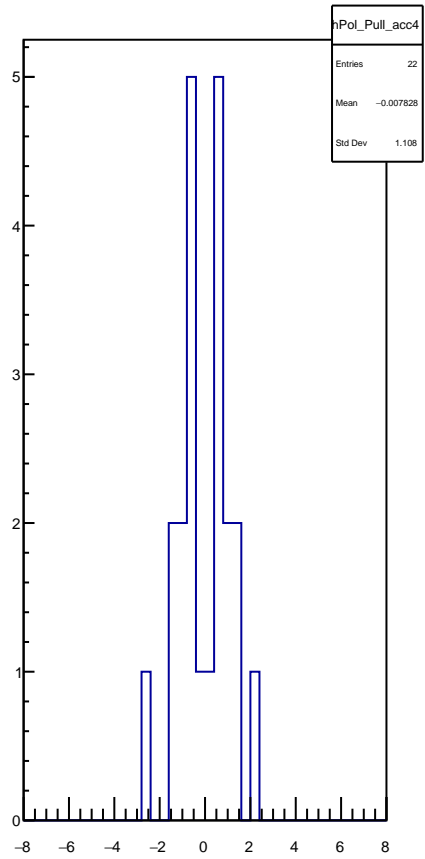

Polarization by minirun: snail13 (Acc4)

polarization

Polarization Pull Plot

Asymmetry by minirun: snail13 (Acc4)

asymmetry / ppt

hAsym_acc4	
Entries	22
Mean	0
Std Dev	0

-----Asymmetry-----
14.752 +/- 0.118 (ppt)
Rel. Err: 0.802%
Chi^2 / ndf: 26.998444 / 21

minirun