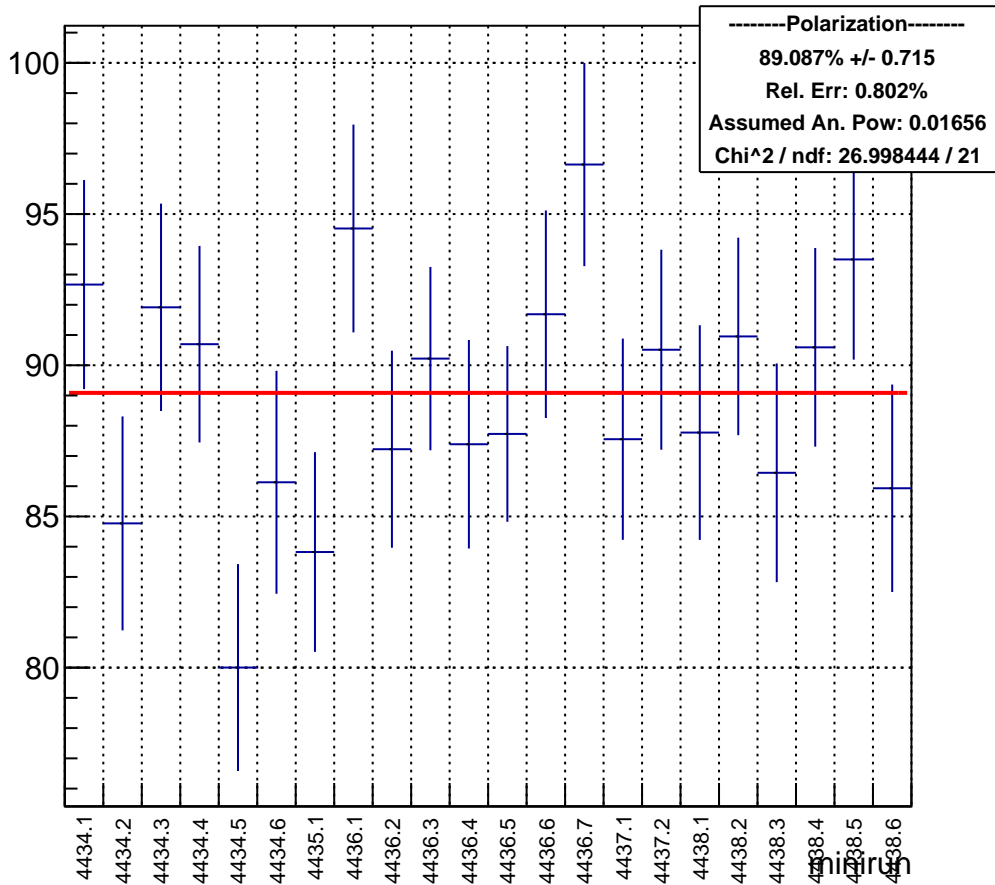

Polarization by minirun: snail13 (Acc4)

polarization

Polarization Pull Plot

Asymmetry by minirun: snail13 (Acc4)

asymmetry / ppt

hAsym_acc4	
Entries	22
Mean	0
Std Dev	0

-----Asymmetry-----
14.752 +/- 0.118 (ppt)
Rel. Err: 0.802%
Chi^2 / ndf: 26.998444 / 21

minirun