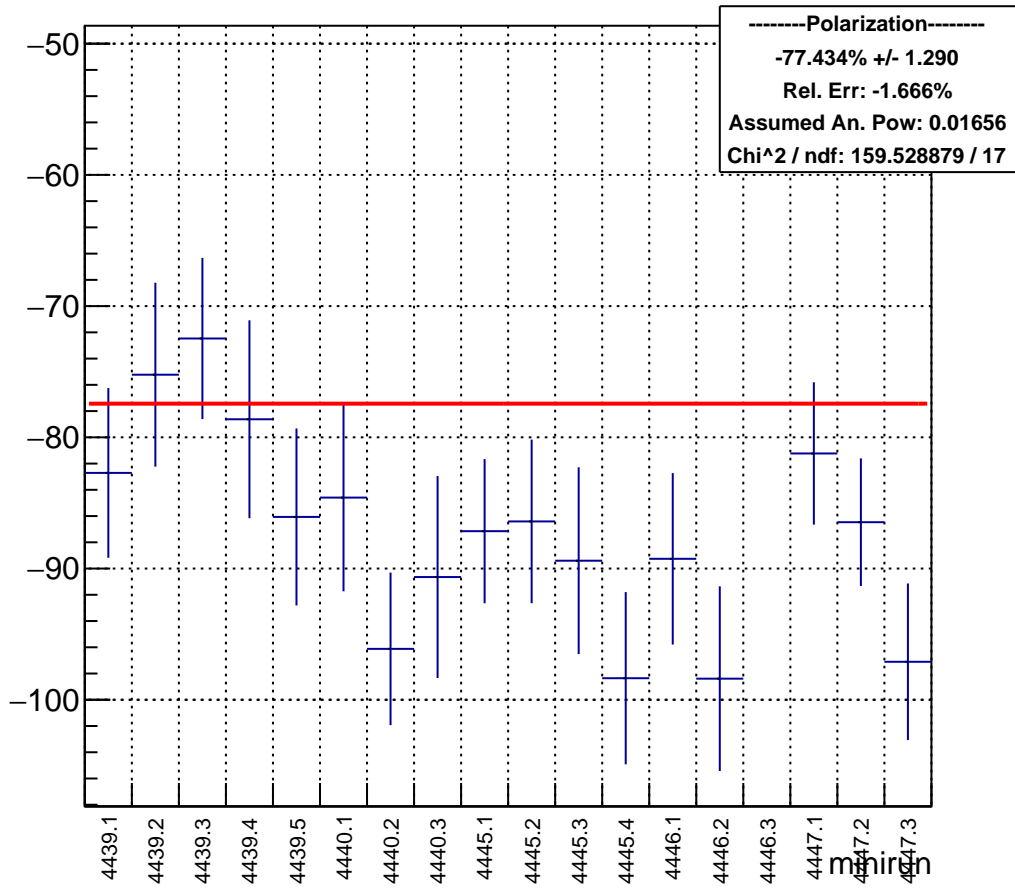

Polarization by minirun: snail14 (Acc0)

Polarization Pull Plot

Asymmetry by minirun: snail14 (Acc0)

asymmetry / ppt