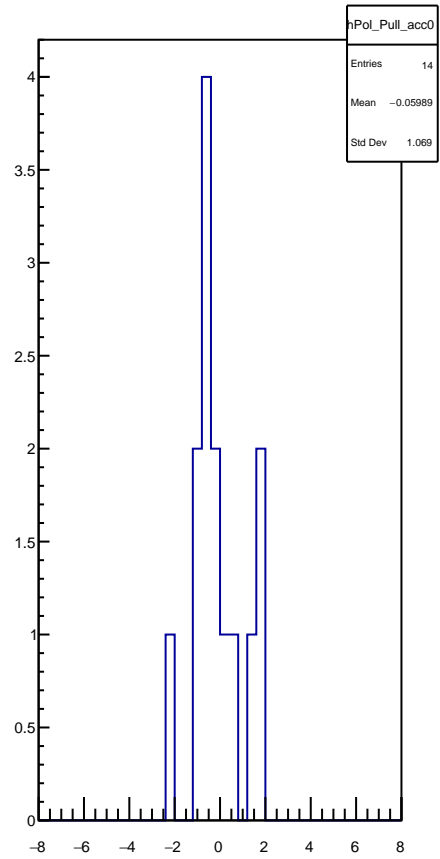

# Polarization by minirun: snail16 (Acc0)

# Polarization Pull Plot

# Asymmetry by minirun: snail16 (Acc0)