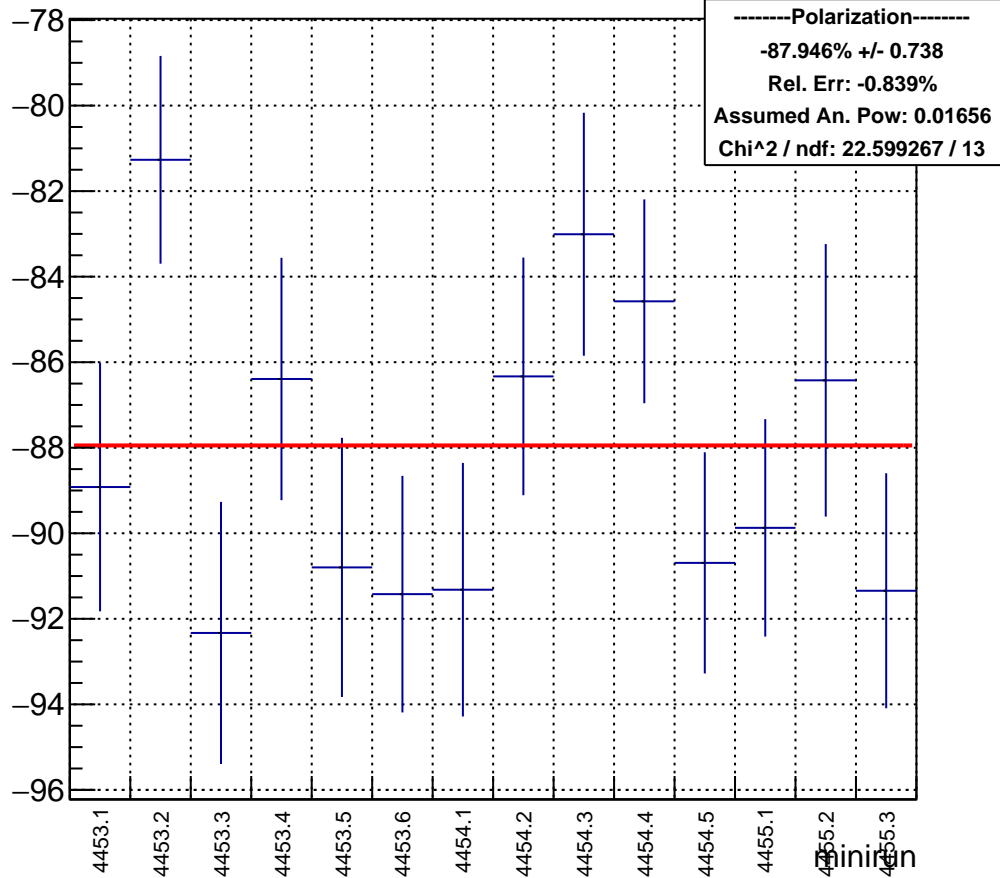

Polarization by minirun: snail16 (Acc4)

polarization

Polarization Pull Plot

Asymmetry by minirun: snail16 (Acc4)

asymmetry / ppt