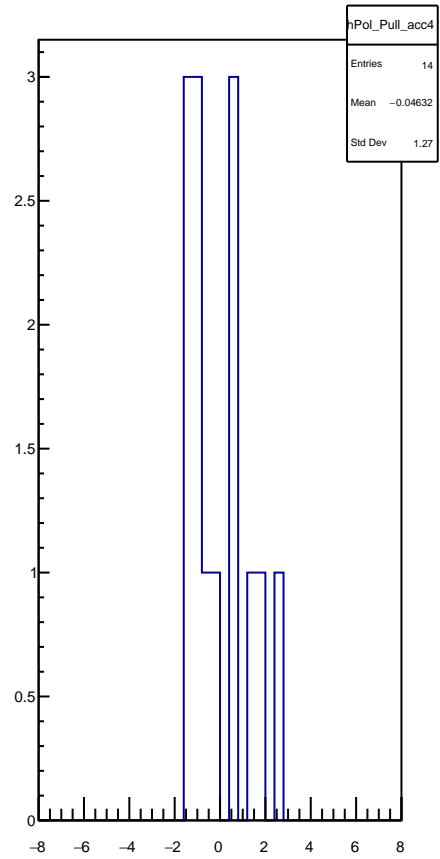

Polarization by minirun: snail16 (Acc4)

polarization

Polarization Pull Plot

Asymmetry by minirun: snail16 (Acc4)

asymmetry / ppt