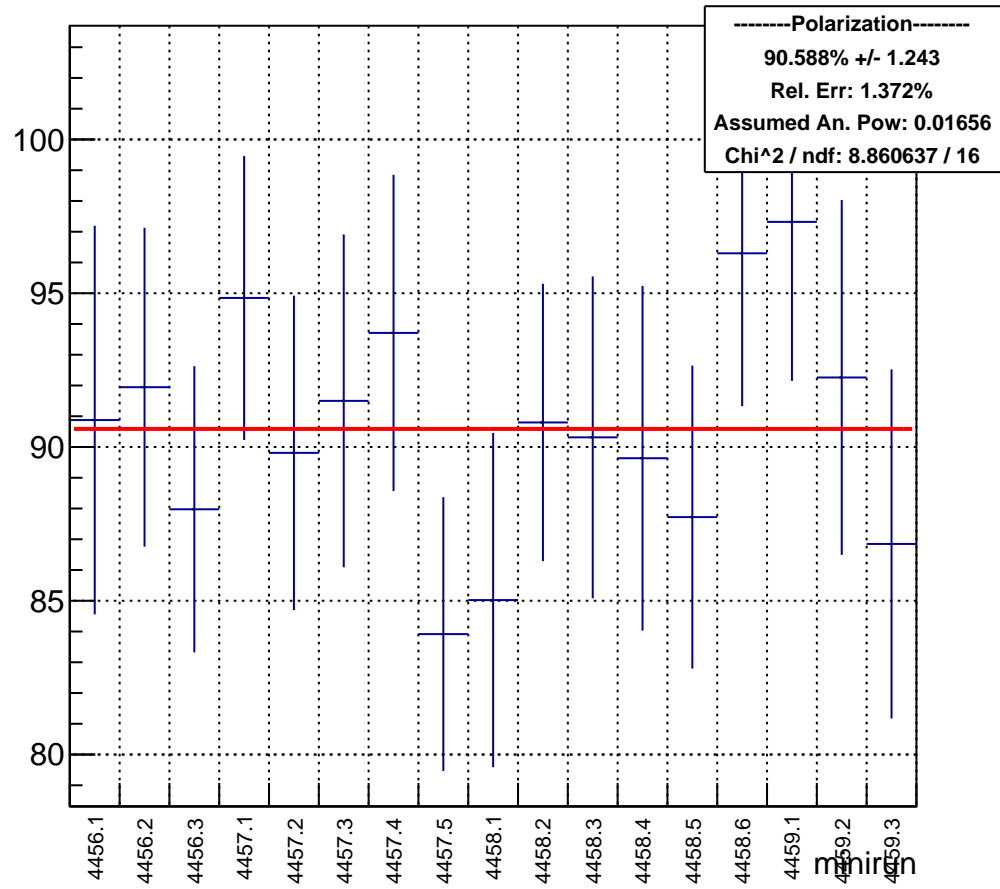

Polarization by minirun: snail17 (Acc0)

polarization

Polarization Pull Plot

Asymmetry by minirun: snail17 (Acc0)

asymmetry / ppt