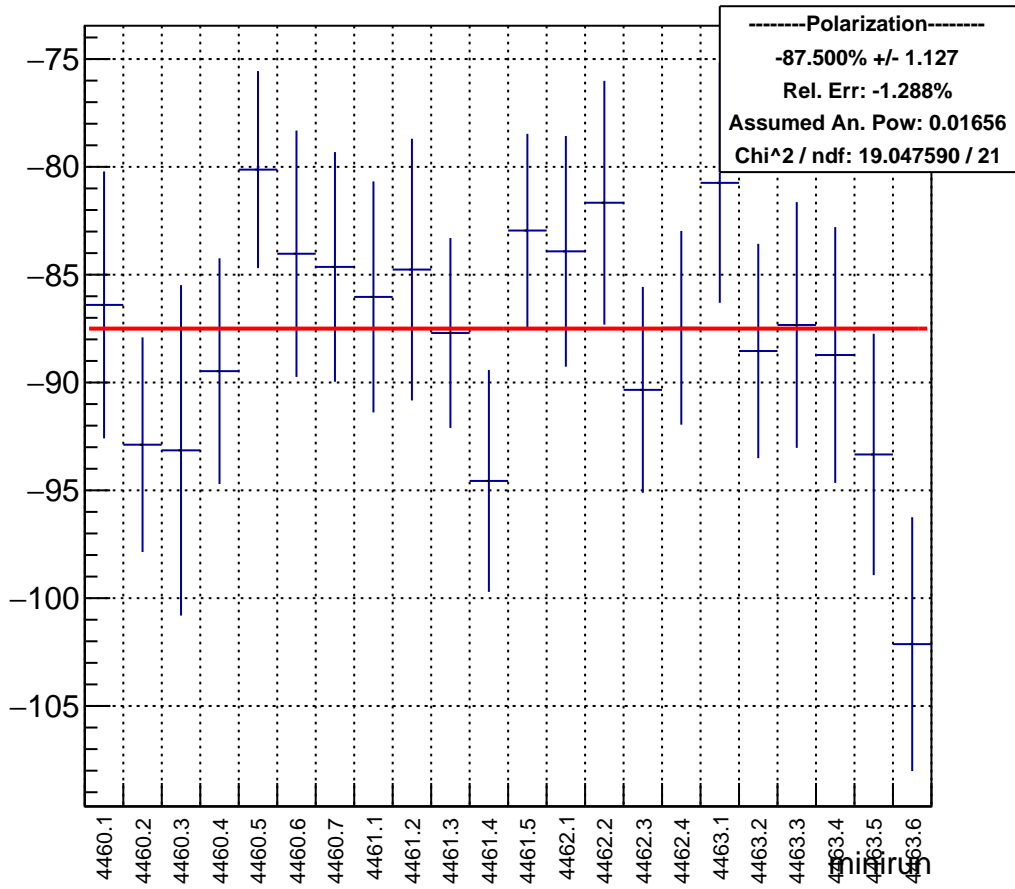

Polarization by minirun: snail18 (Acc0)

Polarization Pull Plot

Asymmetry by minirun: snail18 (Acc0)