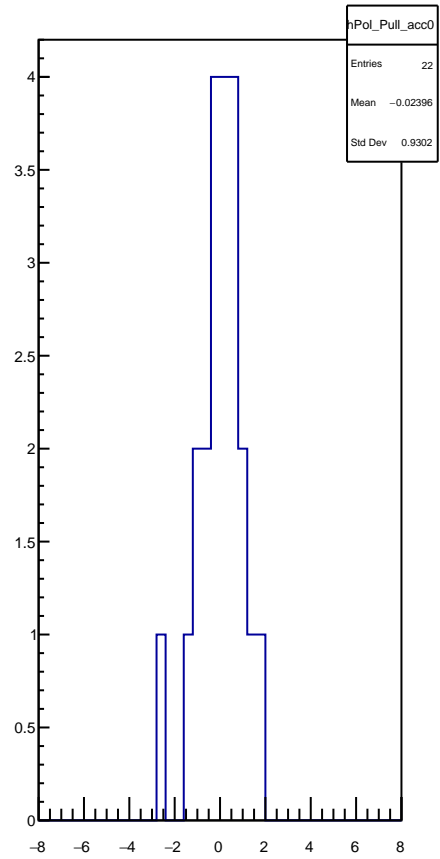

Polarization by minirun: snail18 (Acc0)

Polarization Pull Plot

Asymmetry by minirun: snail18 (Acc0)