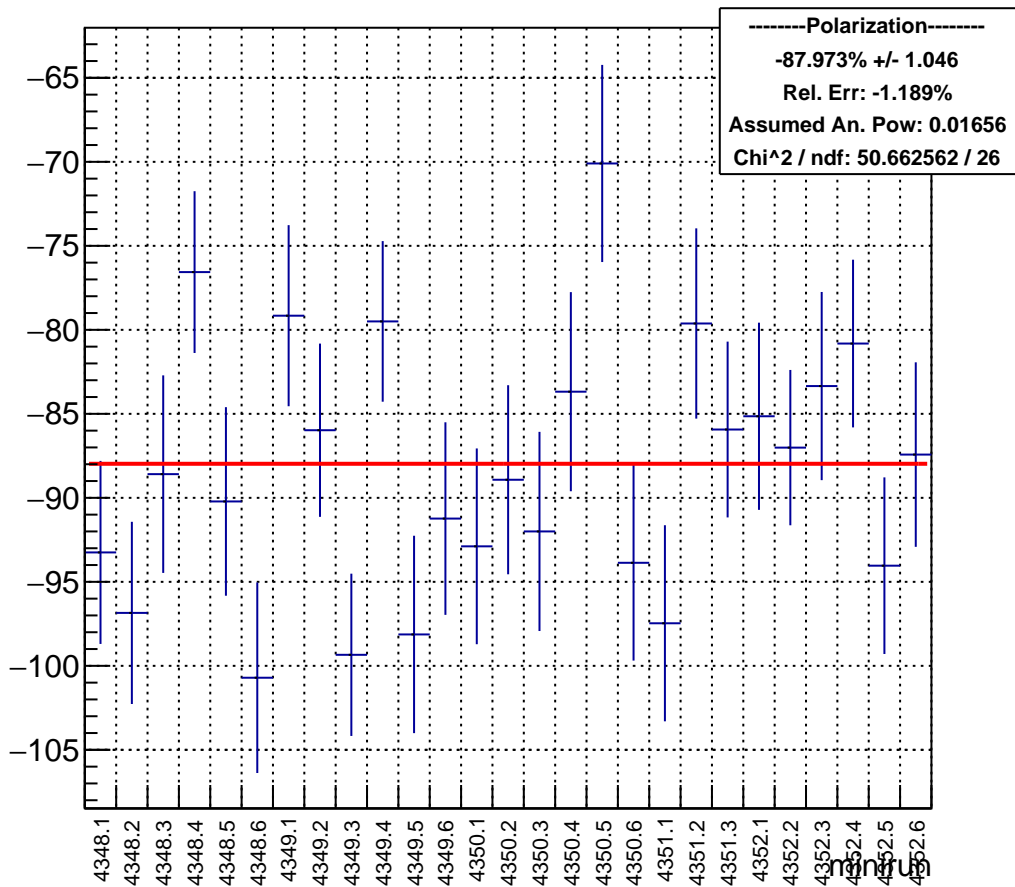

Polarization by minirun: snail2 (Acc0)

polarization

Polarization Pull Plot

Asymmetry by minirun: snail2 (Acc0)

asymmetry / ppt