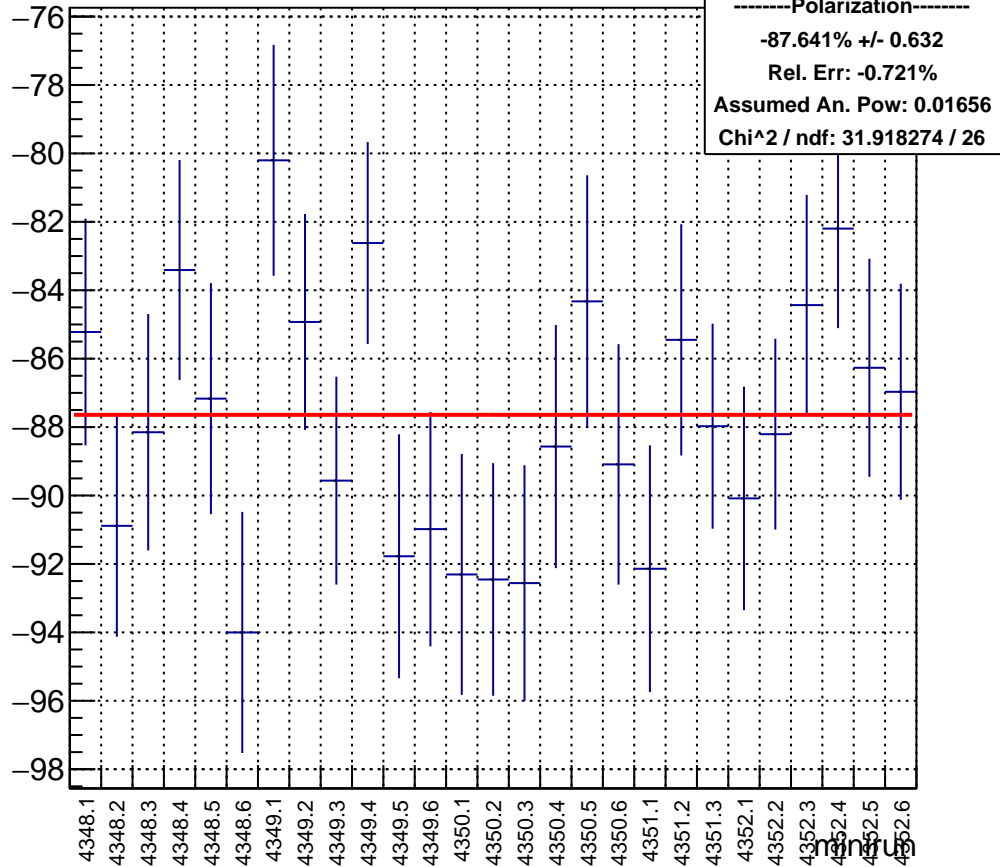

Polarization by minirun: snail2 (Acc4)

polarization

Polarization Pull Plot

Asymmetry by minirun: snail2 (Acc4)

asymmetry / ppt