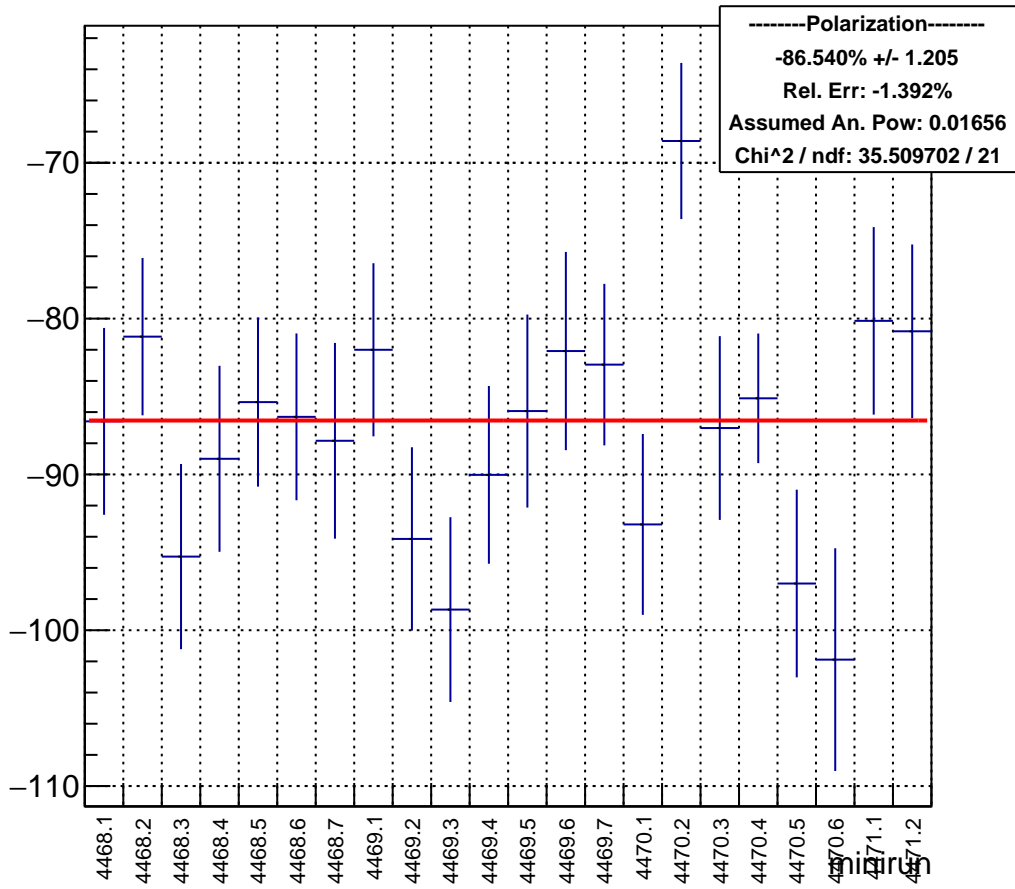

Polarization by minirun: snail20 (Acc0)

polarization

Polarization Pull Plot

Asymmetry by minirun: snail20 (Acc0)

asymmetry / ppt