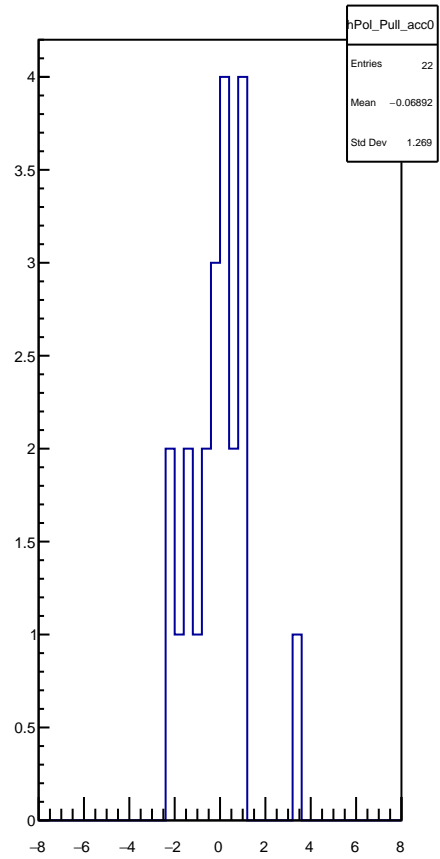

Polarization by minirun: snail20 (Acc0)

polarization

Polarization Pull Plot

Asymmetry by minirun: snail20 (Acc0)

asymmetry / ppt