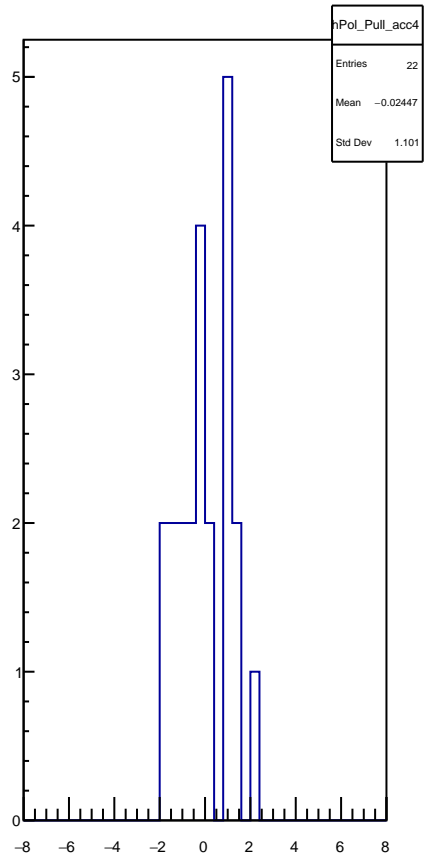

Polarization by minirun: snail20 (Acc4)

Polarization Pull Plot

Asymmetry by minirun: snail20 (Acc4)

asymmetry / ppt