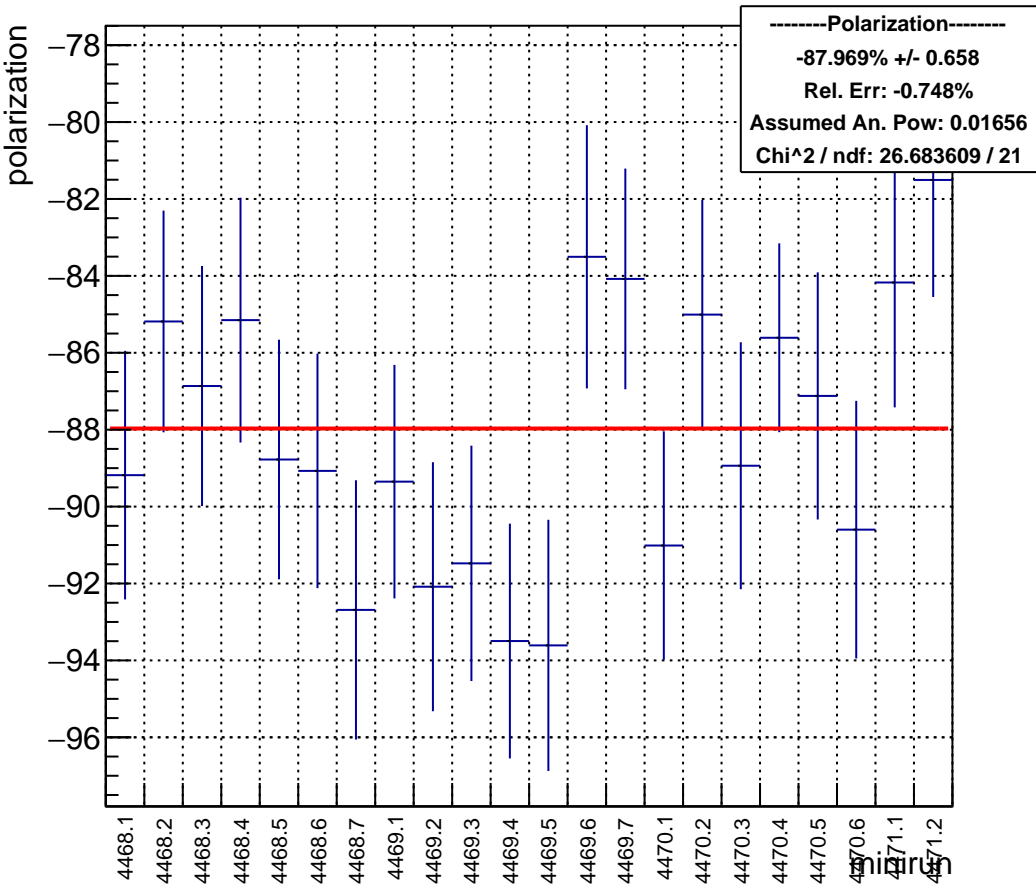

Polarization by minirun: snail20 (Acc4)

Polarization Pull Plot

Asymmetry by minirun: snail20 (Acc4)

asymmetry / ppt