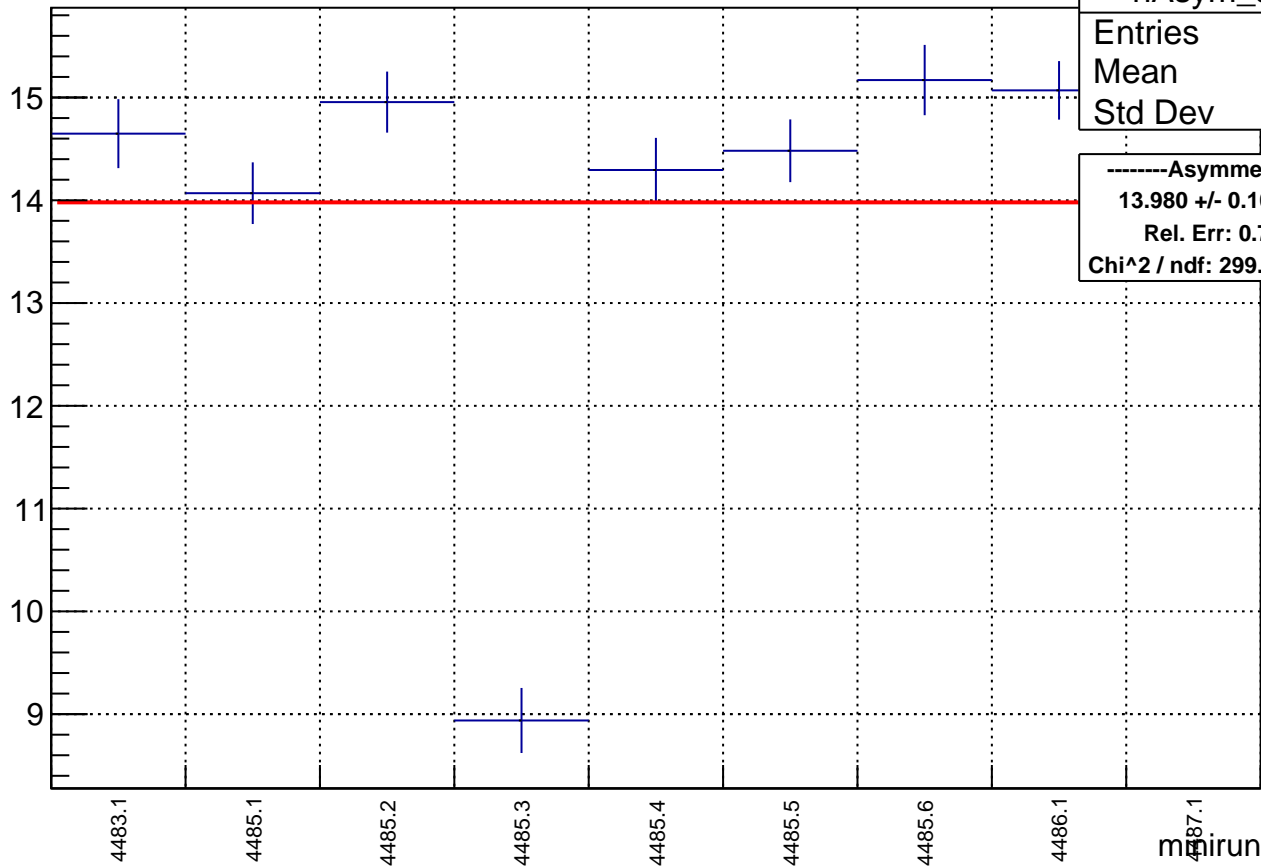

Asymmetry by minirun: snail21 (Acc0)

asymmetry / ppt

hAsym_acc0	
Entries	9
Mean	0
Std Dev	0

-----Asymmetry-----
13.980 +/- 0.107 (ppt)
Rel. Err: 0.762%
Chi^2 / ndf: 299.034994 / 8

minirun