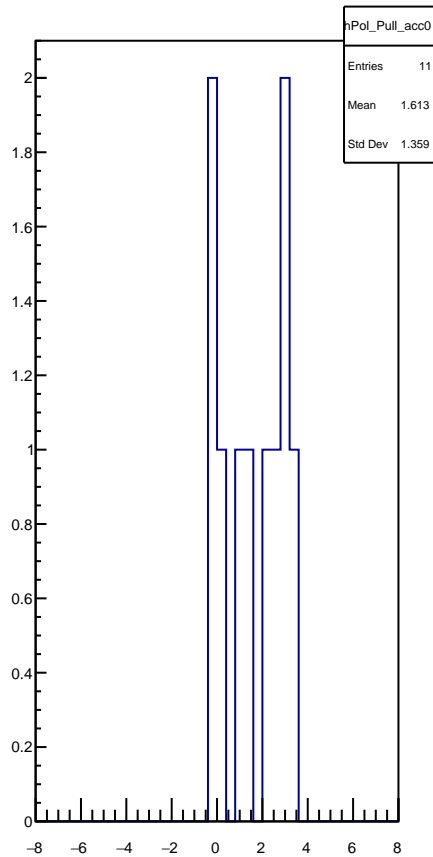

Polarization by minirun: snail21 (Acc0)

Polarization Pull Plot

Asymmetry by minirun: snail21 (Acc0)

asymmetry / ppt