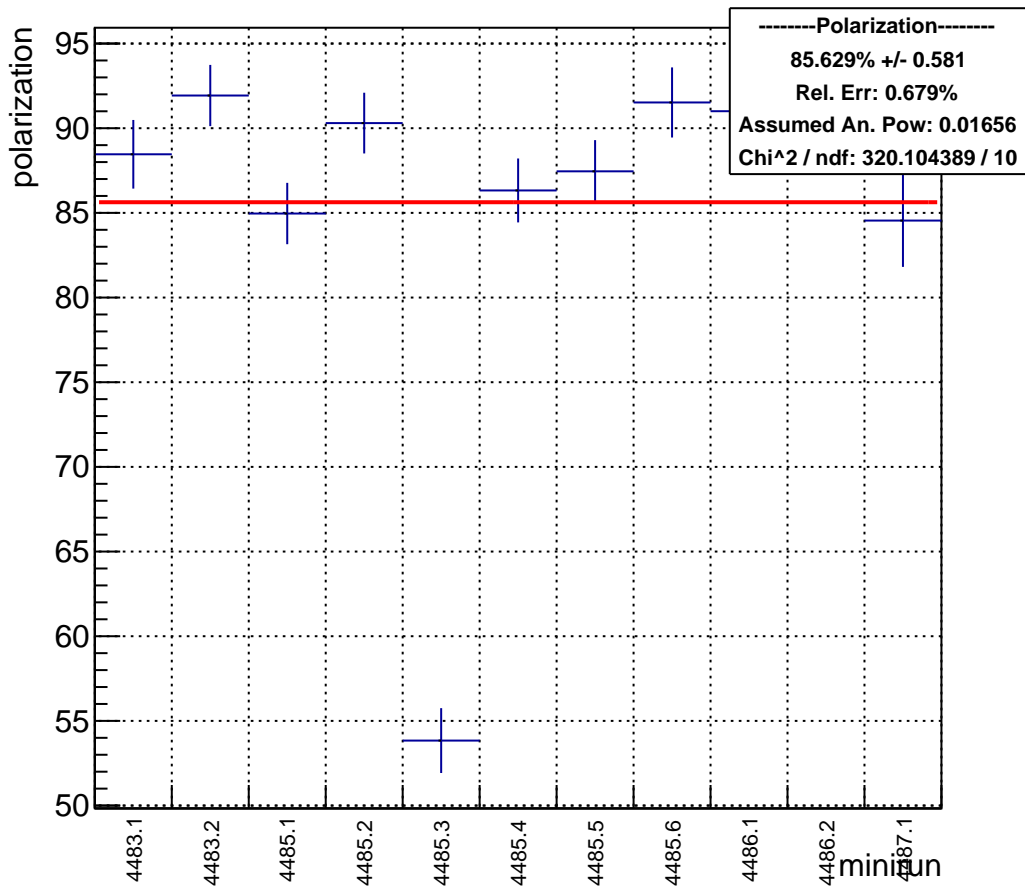

Polarization by minirun: snail21 (Acc0)

Polarization Pull Plot

Asymmetry by minirun: snail21 (Acc0)

asymmetry / ppt