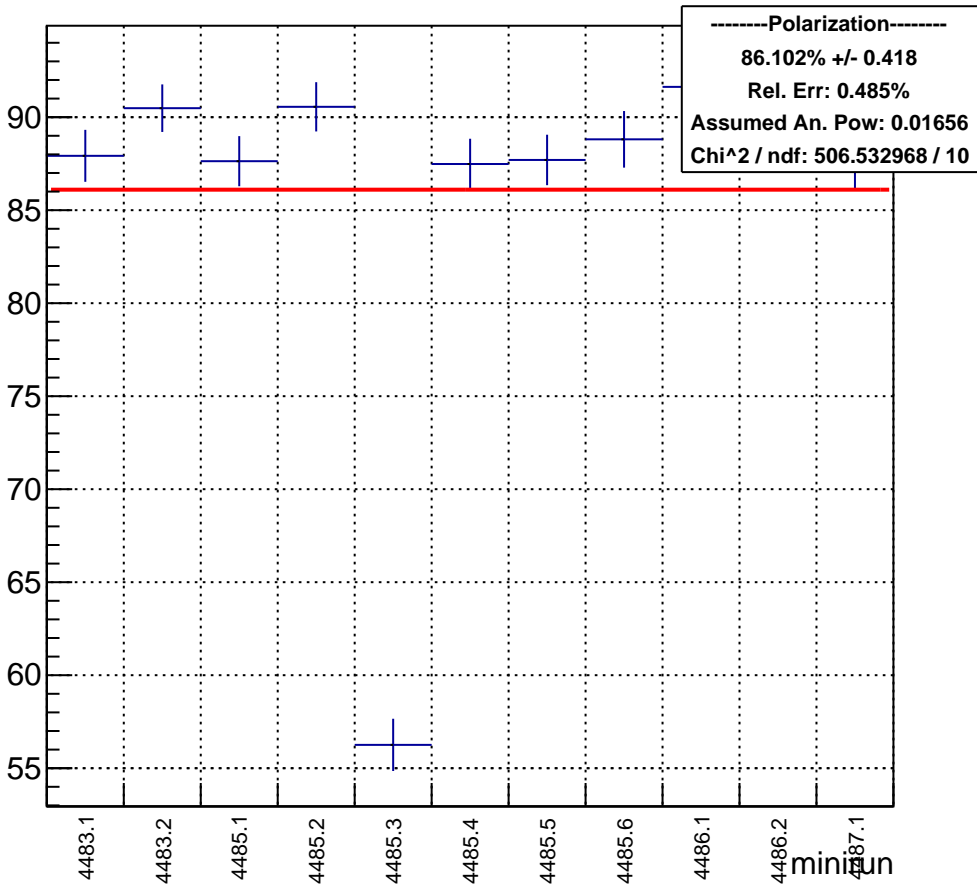

Polarization by minirun: snail21 (Acc4)

polarization

Polarization Pull Plot

Asymmetry by minirun: snail21 (Acc4)

asymmetry / ppt