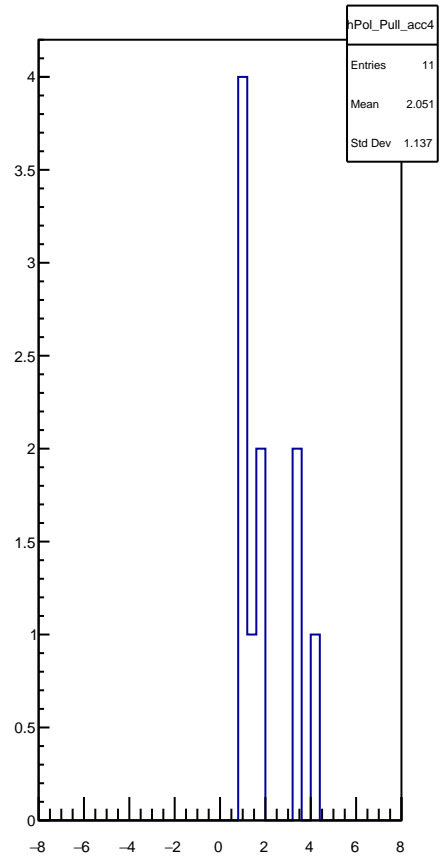

Polarization by minirun: snail21 (Acc4)

polarization

Polarization Pull Plot

Asymmetry by minirun: snail21 (Acc4)

asymmetry / ppt