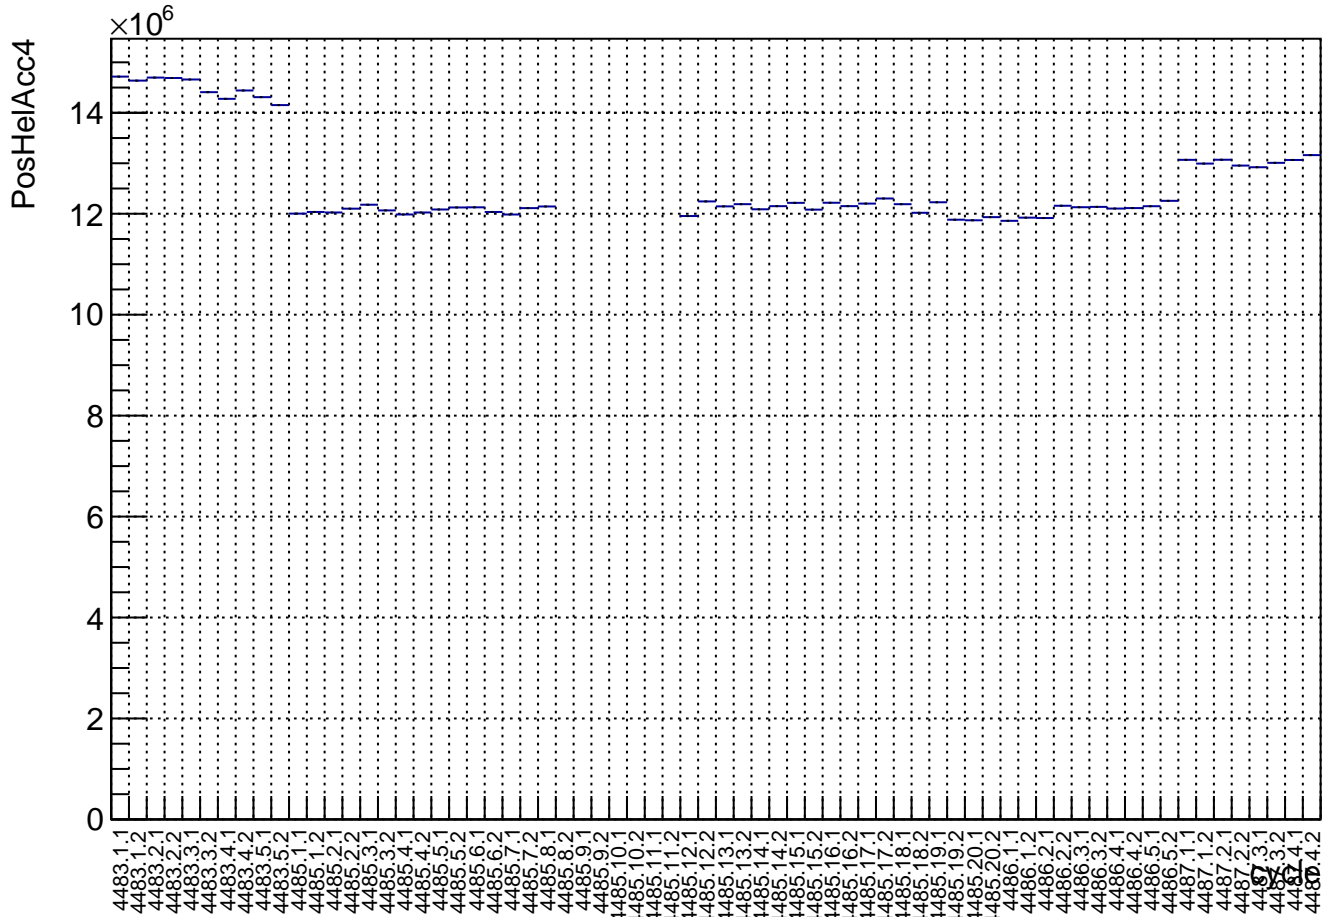

Polarization Pull Plot

Laser PosHel Background by cycle: snail21 (Acc4)

Laser NegHel Background by cycle: snail21 (Acc4)