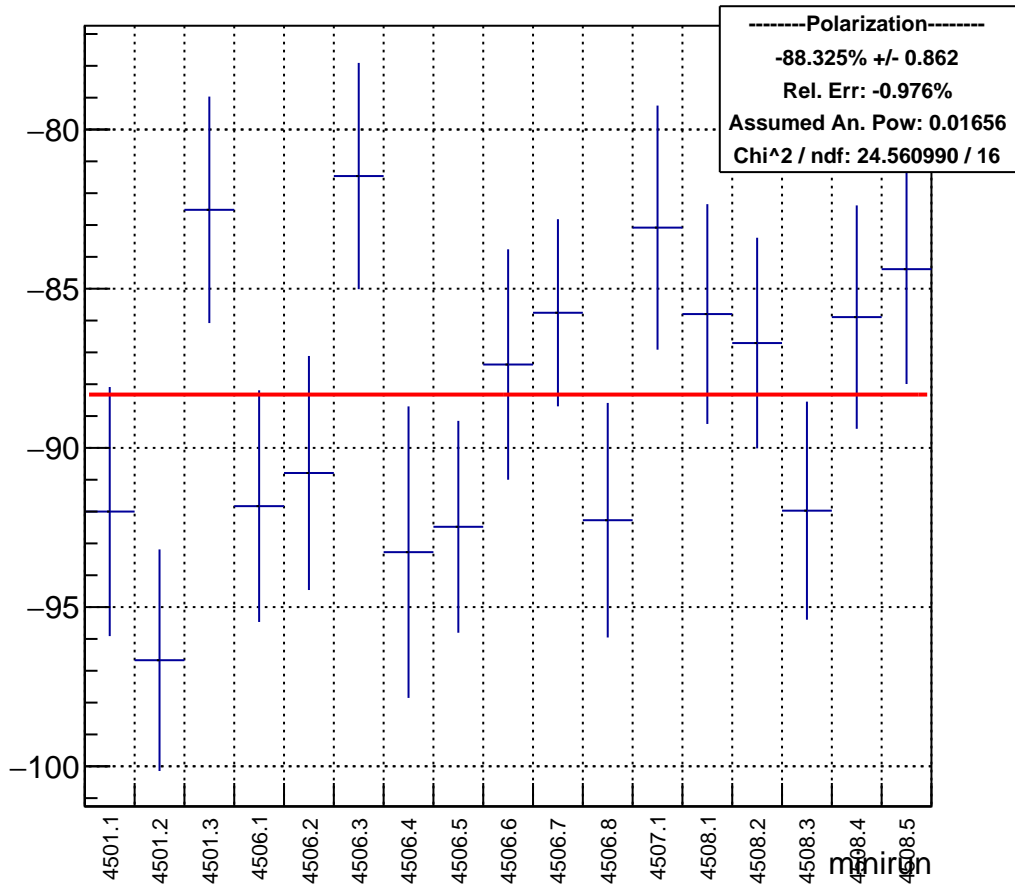

Polarization by minirun: snail22 (Acc0)

polarization

Polarization Pull Plot

minirun

Asymmetry by minirun: snail22 (Acc0)

asymmetry / ppt