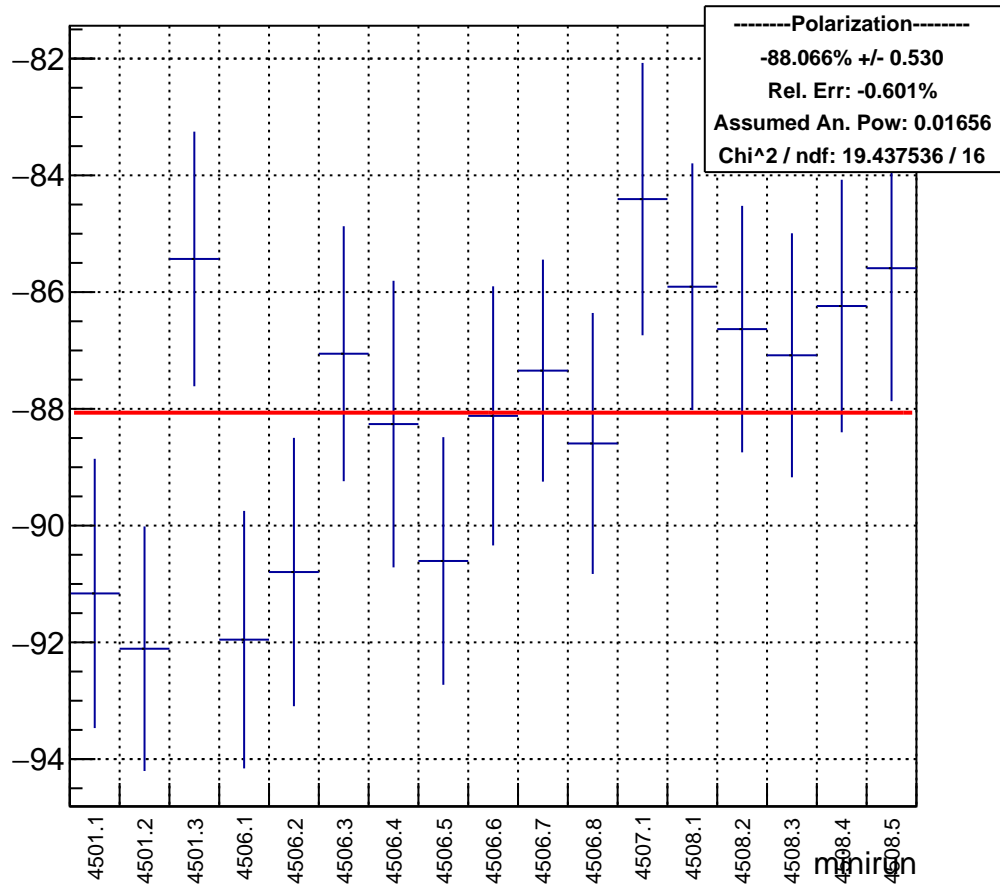

Polarization by minirun: snail22 (Acc4)

polarization

Polarization Pull Plot

Asymmetry by minirun: snail22 (Acc4)