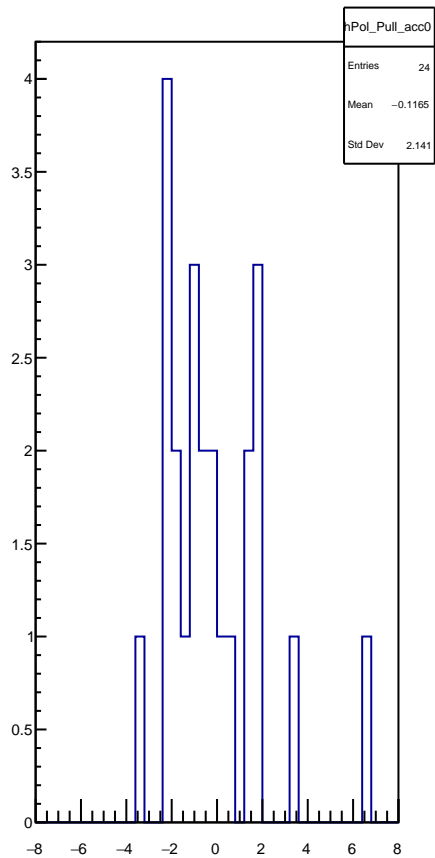

Polarization by minirun: snail23 (Acc0)

Polarization Pull Plot

Asymmetry by minirun: snail23 (Acc0)

asymmetry / ppt