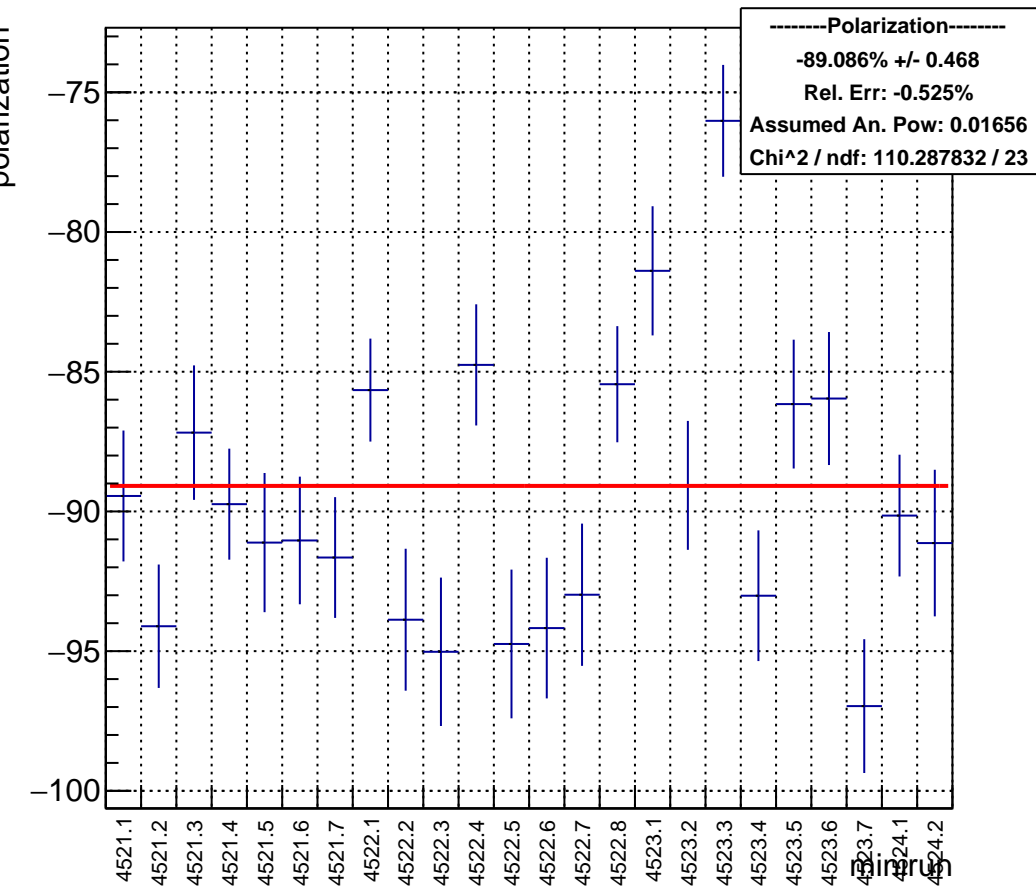

Polarization by minirun: snail23 (Acc0)

Polarization Pull Plot

Asymmetry by minirun: snail23 (Acc0)

asymmetry / ppt