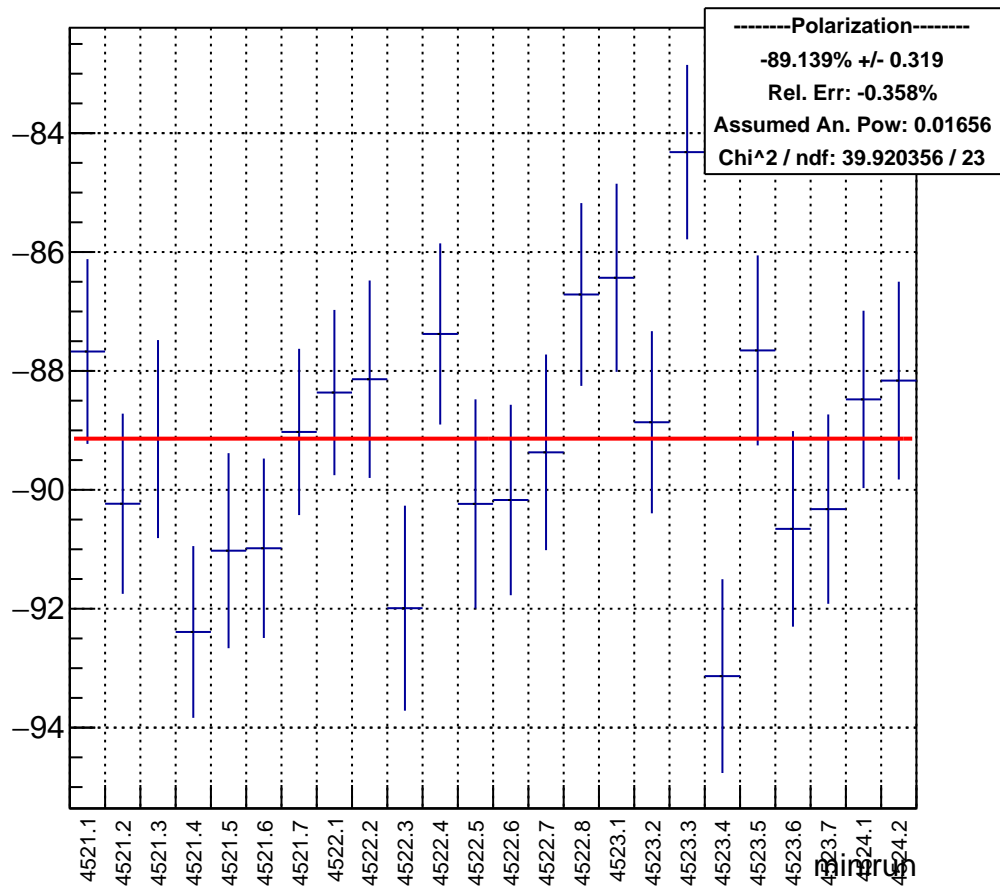

Polarization by minirun: snail23 (Acc4)

polarization

Polarization Pull Plot

Asymmetry by minirun: snail23 (Acc4)

asymmetry / ppt