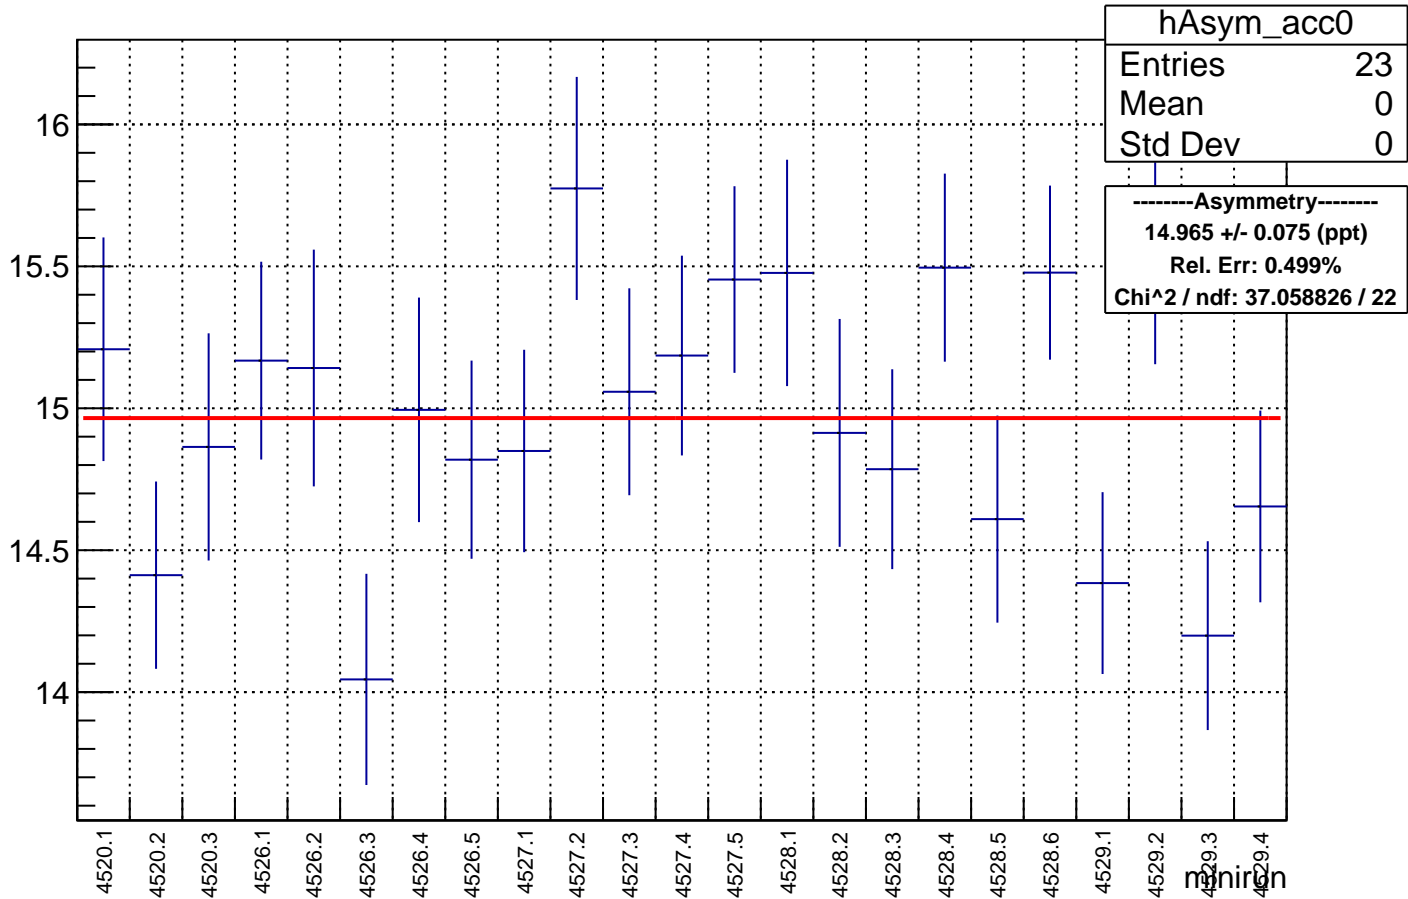

Asymmetry by minirun: snail24 (Acc0)

asymmetry / ppt

minirun