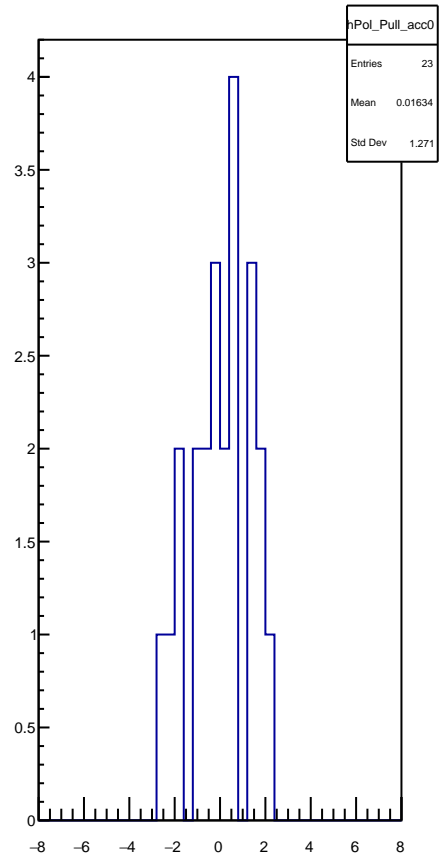

Polarization by minirun: snail24 (Acc0)

Polarization Pull Plot

Asymmetry by minirun: snail24 (Acc0)

asymmetry / ppt