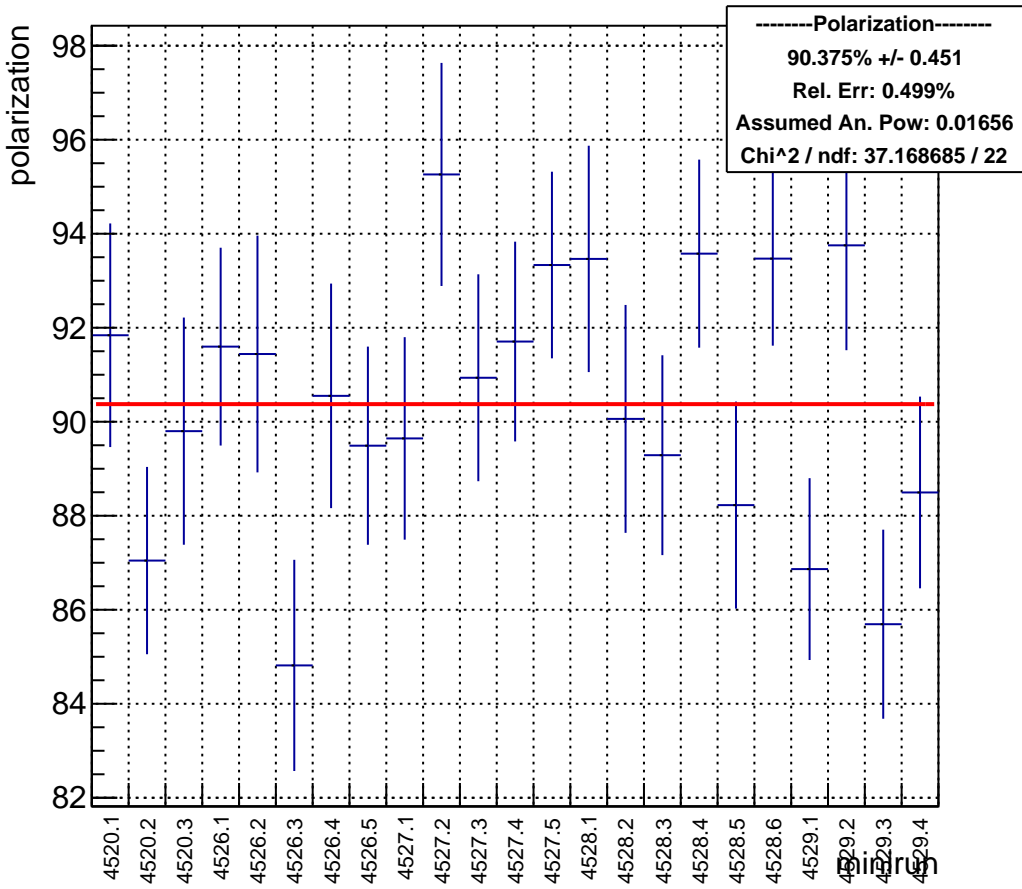

Polarization by minirun: snail24 (Acc0)

Polarization Pull Plot

Asymmetry by minirun: snail24 (Acc0)

asymmetry / ppt