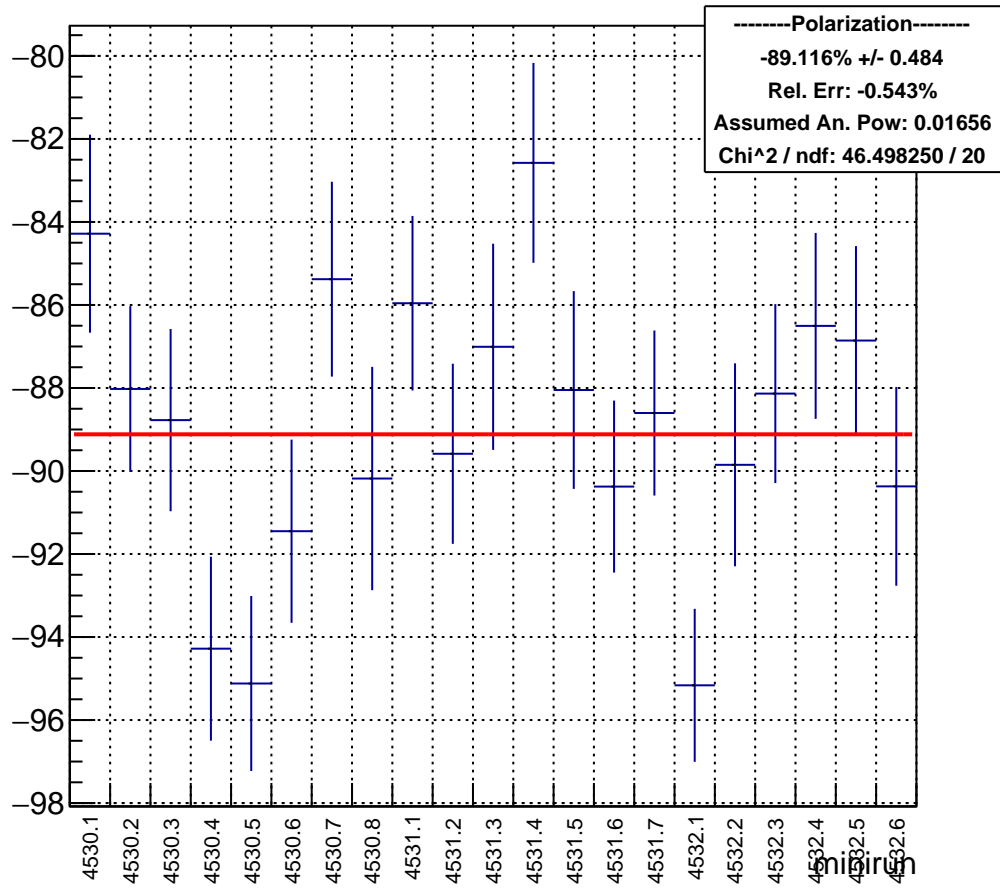

Polarization by minirun: snail25 (Acc0)

polarization

Polarization Pull Plot

Asymmetry by minirun: snail25 (Acc0)

asymmetry / ppt