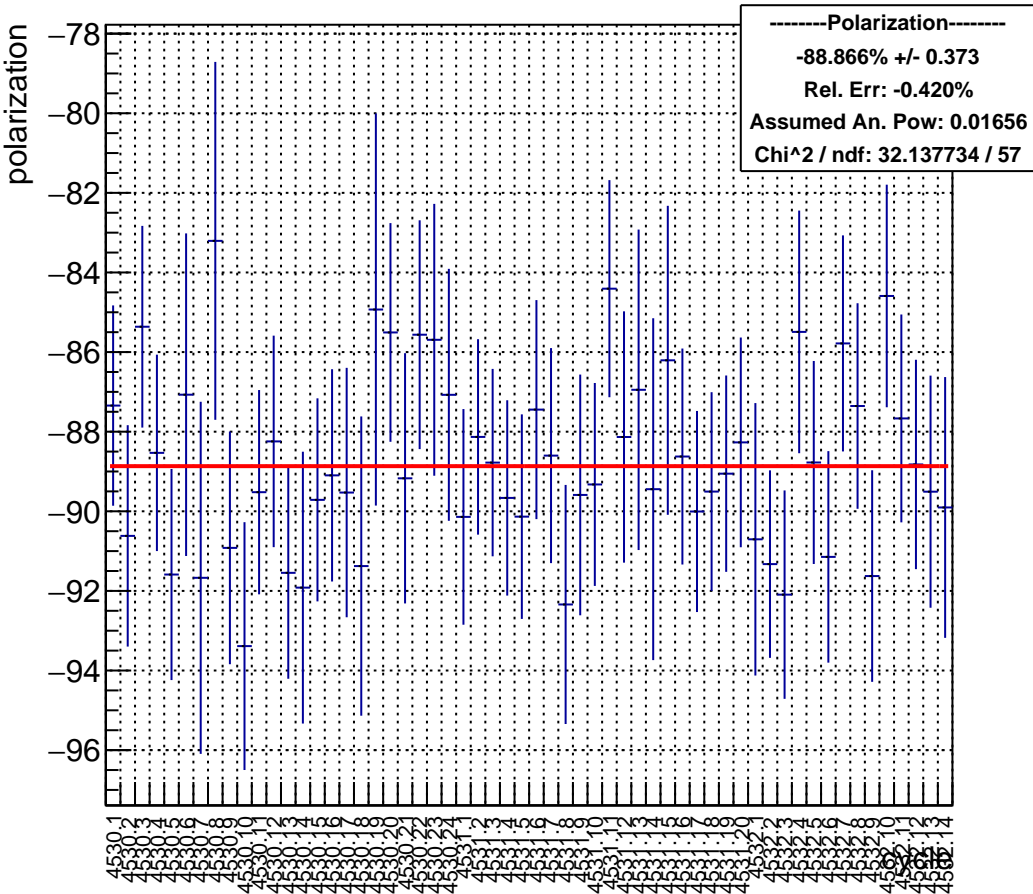

# Polarization by cycle: snail25 (Acc4)

Polarization Pull Plot

# Asymmetry by cycle: snail25 (Acc4)

asymmetry / ppt