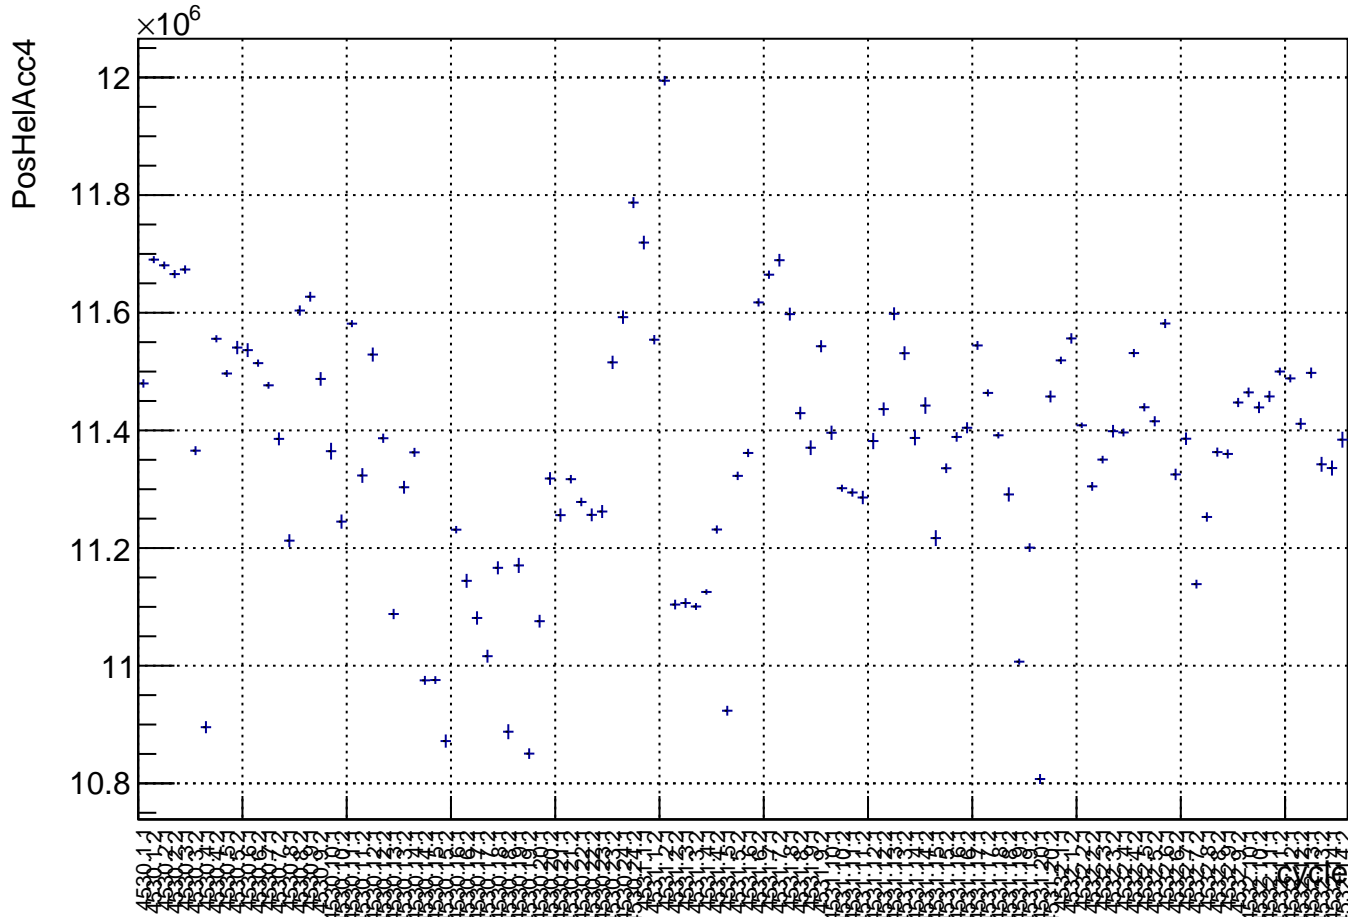

Laser PosHel Background by cycle: snail25 (Acc4)