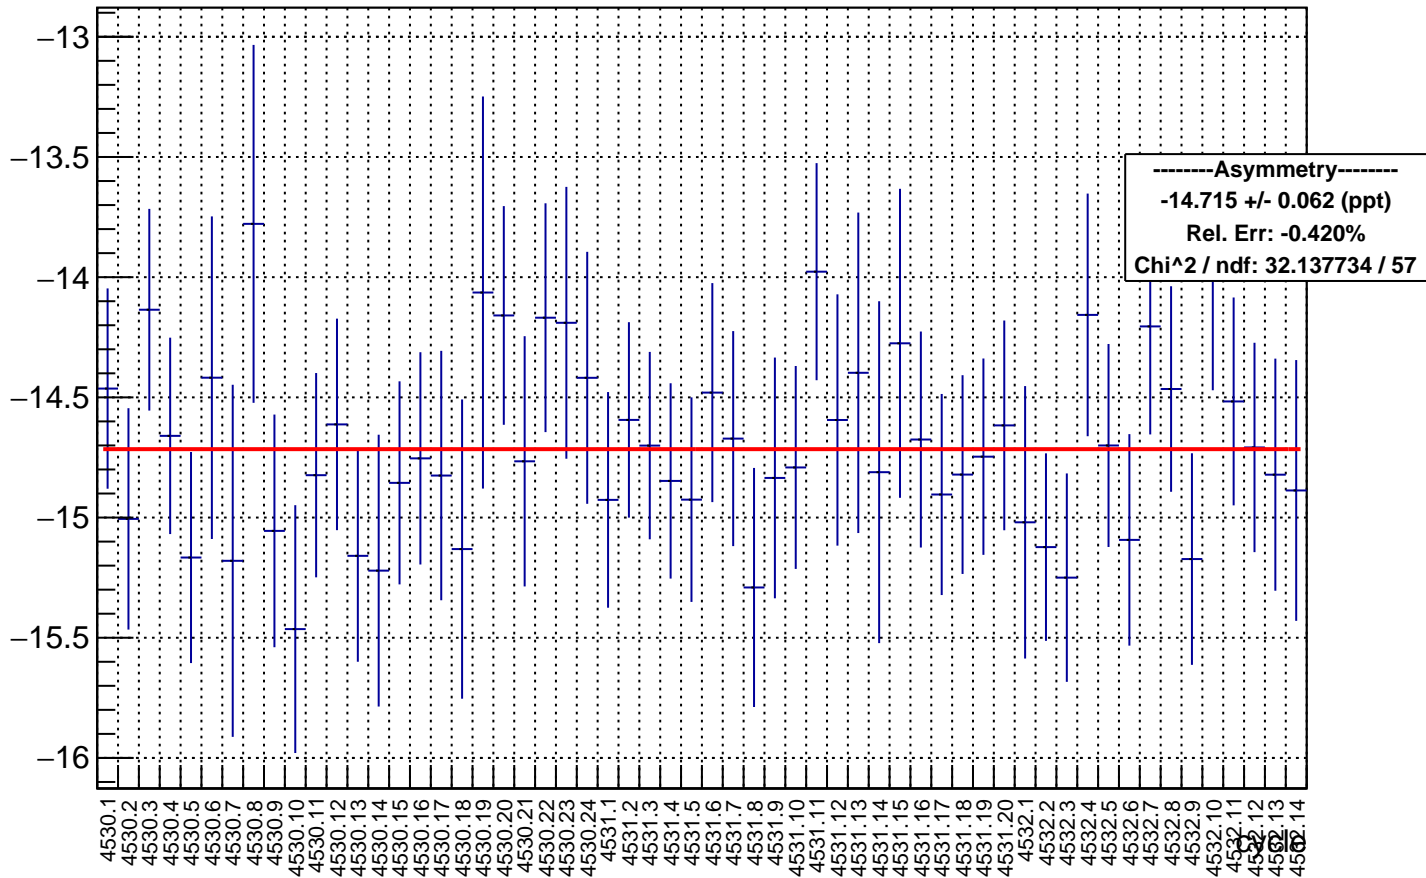

# Polarization by cycle: snail25 (Acc4)

Polarization Pull Plot

# Asymmetry by cycle: snail25 (Acc4)

asymmetry / ppt