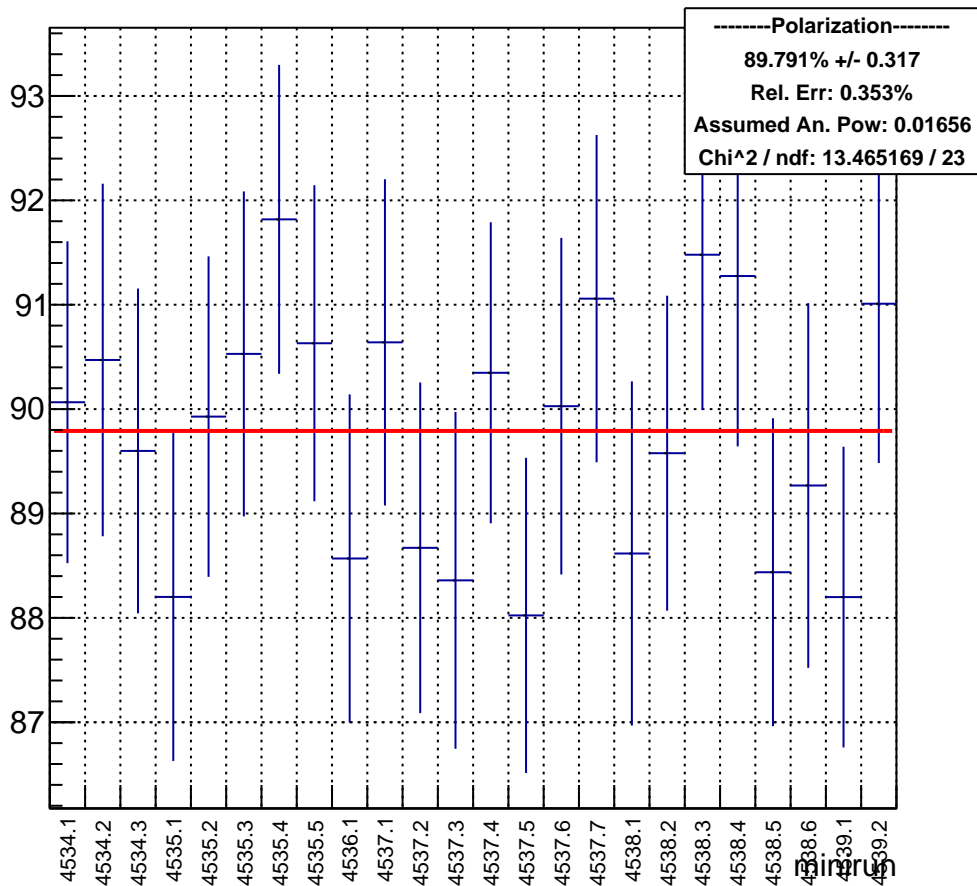

Polarization by minirun: snail26 (Acc4)

Polarization Pull Plot

polarization

Asymmetry by minirun: snail26 (Acc4)

asymmetry / ppt