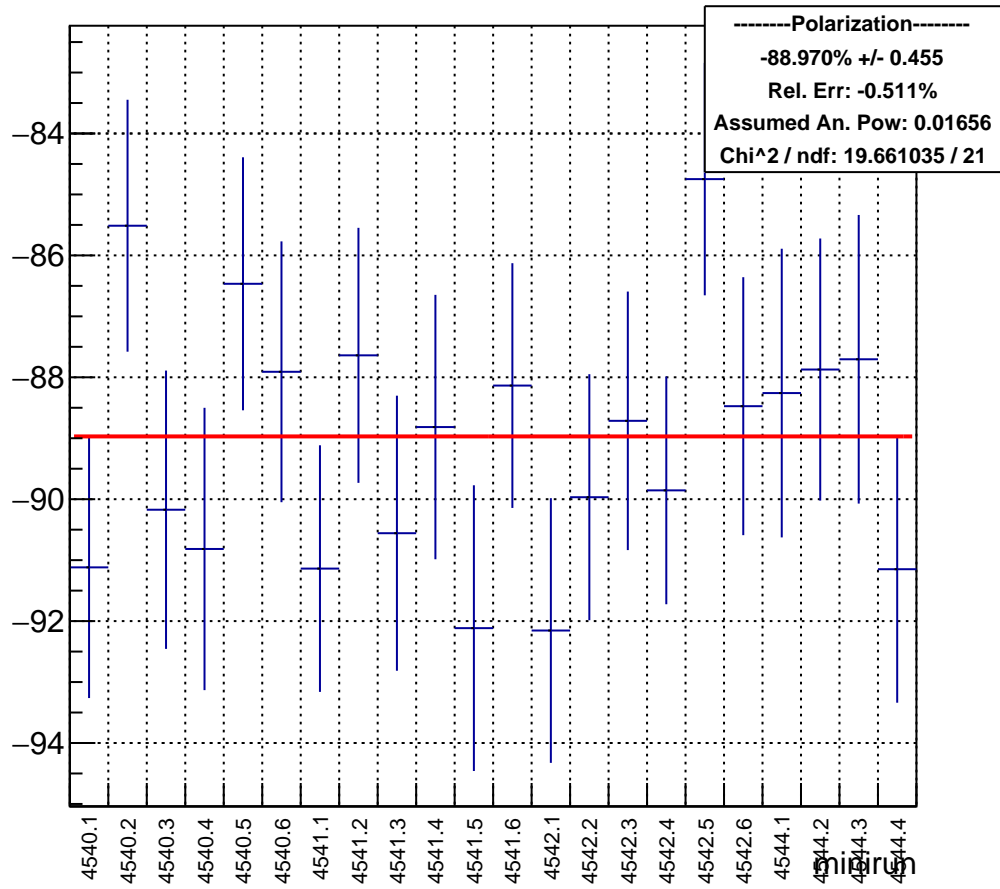

Polarization by minirun: snail27 (Acc0)

polarization

Polarization Pull Plot

Asymmetry by minirun: snail27 (Acc0)

asymmetry / ppt